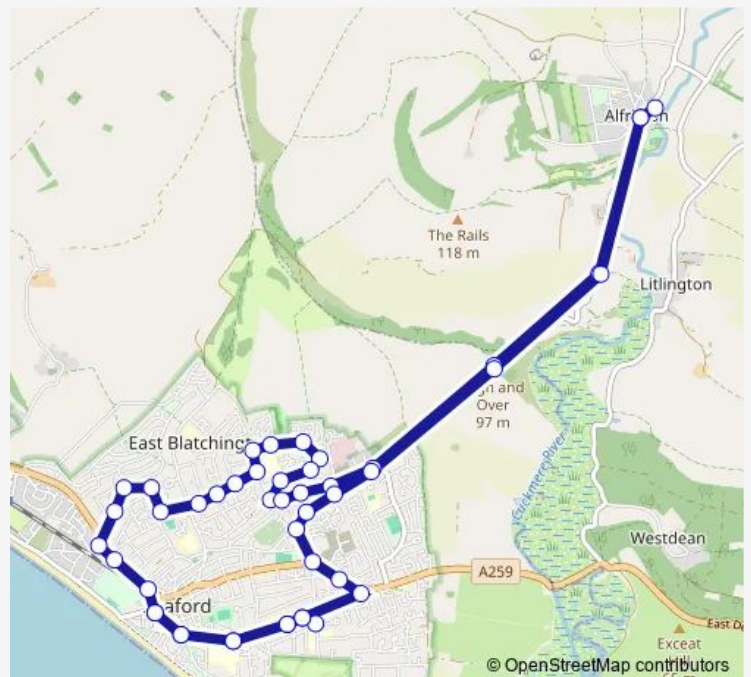

Links Road

Seaford Head Lower School

The Steyne

Morrisons

Railway Station

Belgrave Road

Beacon Road

Tudor Close

Sovereign Close

Queensway

Raymond Close

Route schedule

Seaford Head School — Morrisons

Monday 07:59-17:35

Tuesday 07:59-17:35

Wednesday 07:59-17:35

Thursday 07:59-17:35

Friday 07:59-17:35

Saturday 08:30-16:52

Sunday —

Route info

Direction: Seaford Head School

Stops: 47

Trip Duration: 0 hour 51 min

119 — Seaford Town Service

BusMaps

Quarry Lane

Valley Drive

Lexden Road Bottom

Lexden Court

East Dean Rise

Cemetery Gates