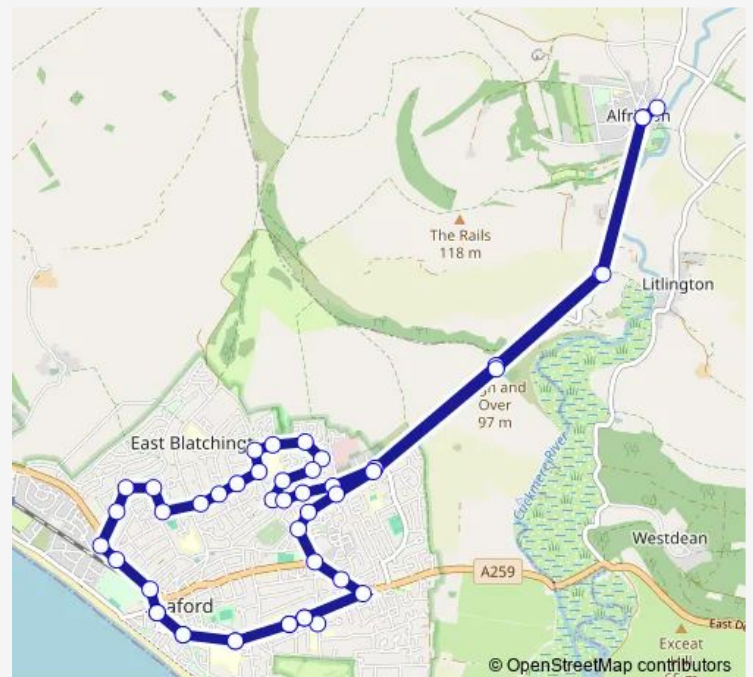

Links Road

Seaford Head Lower School

The Steyne

Morrisons

Railway Station

Belgrave Road

Beacon Road

Tudor Close

Sovereign Close

Queensway

Raymond Close

Route schedule

Seaford Head School — Morrisons

Monday 07:59-17:35

Tuesday 07:59-17:35

Wednesday 07:59-17:35

Thursday 07:59-17:35

Friday 07:59-17:35

Saturday 08:30-16:52

Sunday —

Route info

Direction: Seaford Head School

Stops: 47

Trip Duration: 0 hour 51 min

119 — Seaford Town Service

BusMaps

Quarry Lane

Valley Drive

Lexden Road Bottom

Lexden Court

East Dean Rise

Cemetery Gates