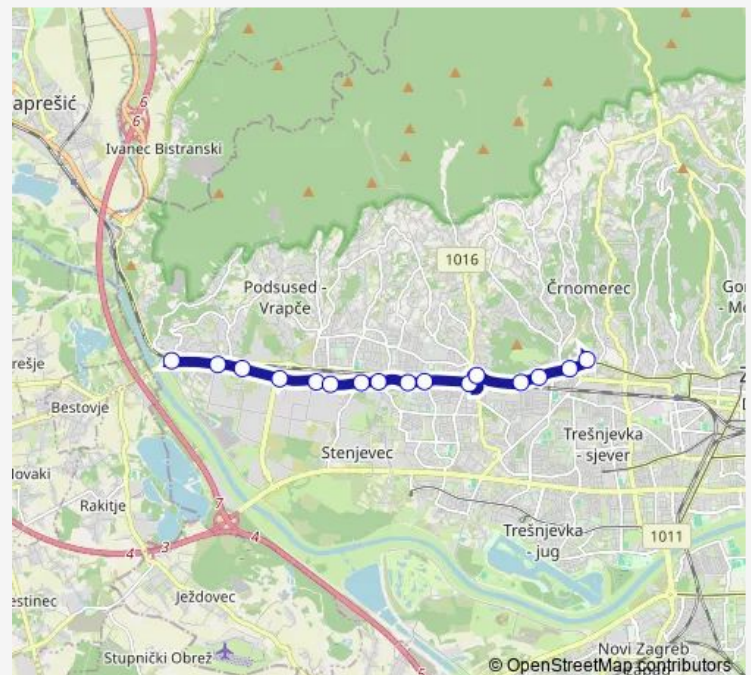

Kožinčev put

Vrapčanska

Roginina

Mup

Kustošijanska

Črnomerec

Route schedule

Podsused - most — Črnomerec

Monday	04:05-23:55
Tuesday	04:05-23:55
Wednesday	04:05-23:55
Thursday	04:05-23:55
Friday	04:05-23:55
Saturday	04:05-00:35 ⁺¹
Sunday	05:20-00:50 ⁺¹

Route info

Direction: Podsused - most

Stops: 16

Trip Duration: 0 hour 17 min

119 — Črnom.-Podsused most

Direction

Črnomerec — Podsused - most

16 stops

[Open route schedule](#)

Črnomerec

Kustošijanska

Mup

Josipa Lončara

Samoborska-Škorp.

Samoborska-Goljak

Zet

Podsused - most

Route schedule

Črnomerec — Podsused - most

Monday	04:02-00:15 ⁺¹
Tuesday	04:02-00:15 ⁺¹
Wednesday	04:02-00:15 ⁺¹
Thursday	04:02-00:15 ⁺¹
Friday	04:02-00:15 ⁺¹
Saturday	04:02-00:55 ⁺¹
Sunday	05:17-01:05 ⁺¹