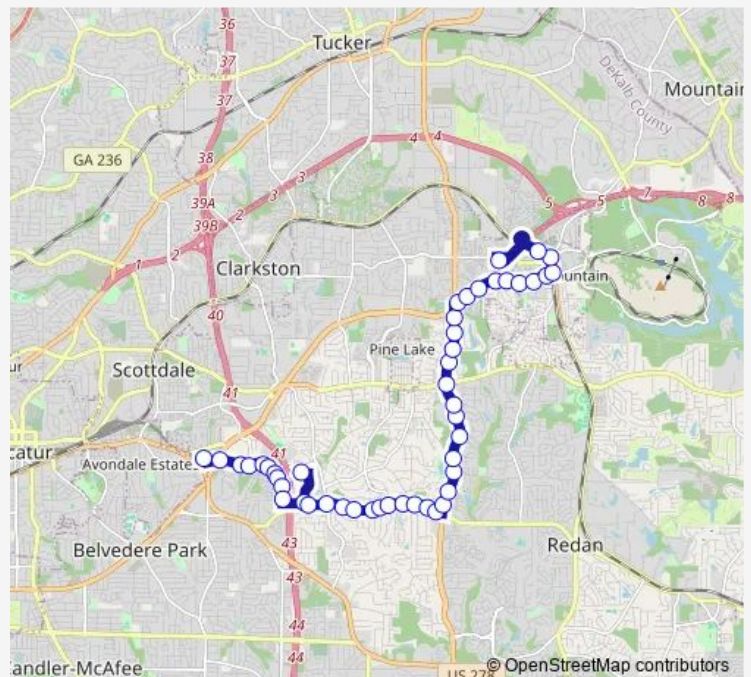

Redan RD @ TO Lani Dr

Route schedule

Kensington Station — GOLDSMITH PARK & RIDE

Monday 05:15-23:45

Tuesday 05:15-23:45

Wednesday 05:15-23:45

Thursday 05:15-23:45

Friday 05:15-23:45

Saturday 09:30-23:00

Sunday 09:30-23:00

Route info

Direction: Kensington Station

Stops: 47

Trip Duration: 0 hour 37 min

119 — Hairston Road / Stone Mtn Village

Redan RD @ Sheppard Pl

Redan RD @ S Hairston Rd

S HAIRSTON RD @ PINNACLE DR

S HAIRSTON RD @ LAKE POINT DR

S HAIRSTON RD @ MAINSTREET PARK DR

S HAIRSTON RD @ HAIRSTON PL

S HAIRSTON RD @ MARTINS CROSSING RD

S HAIRSTON RD @ 592

S HAIRSTON RD @ FAIRFOREST DR

S HAIRSTON RD @ ROCKBRIDGE RD

N HAIRSTON RD @ KEIGHLEY DR

N HAIRSTON RD @ KENILWORTH DR

N HAIRSTON RD @ HAIRSTON XING RD

N HAIRSTON RD @ KENILWORTH CIR

MEMORIAL DR @ N HAIRSTON RD

MEMORIAL DR @ 6097

Memorial DR @ Mountain View Dr