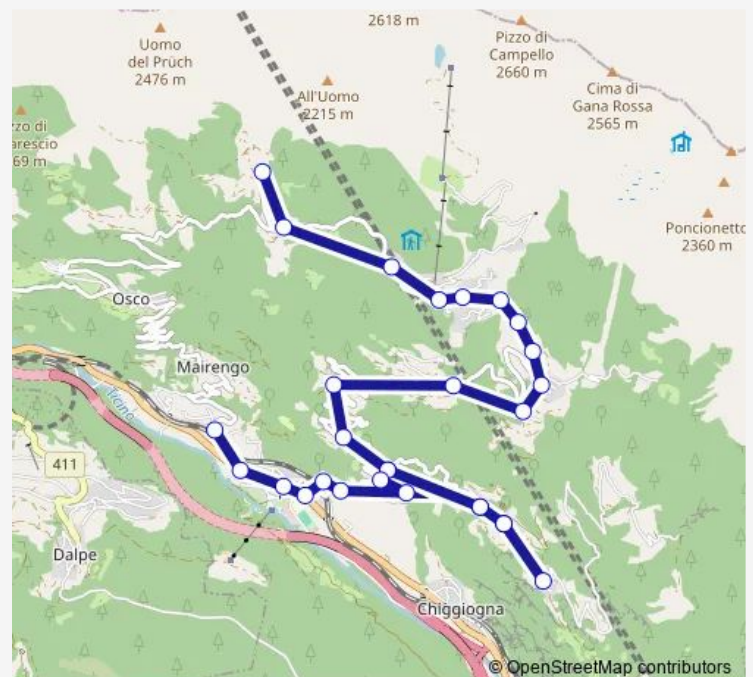

### Route schedule

Predelp — Faido, Stazione

Monday 05:33-19:43

Tuesday 05:33-19:43

Wednesday 05:33-19:43

Thursday 05:33-19:43

Friday 05:33-19:43

Saturday 07:33-19:27

Sunday 09:27-19:27

### Route info

Direction: Predelp

Stops: 28

Trip Duration: 0 hour 51 min

■ 119

Chinchengo

Faido, Ospedale Distrettuale

Faido, Bivio Ospedale