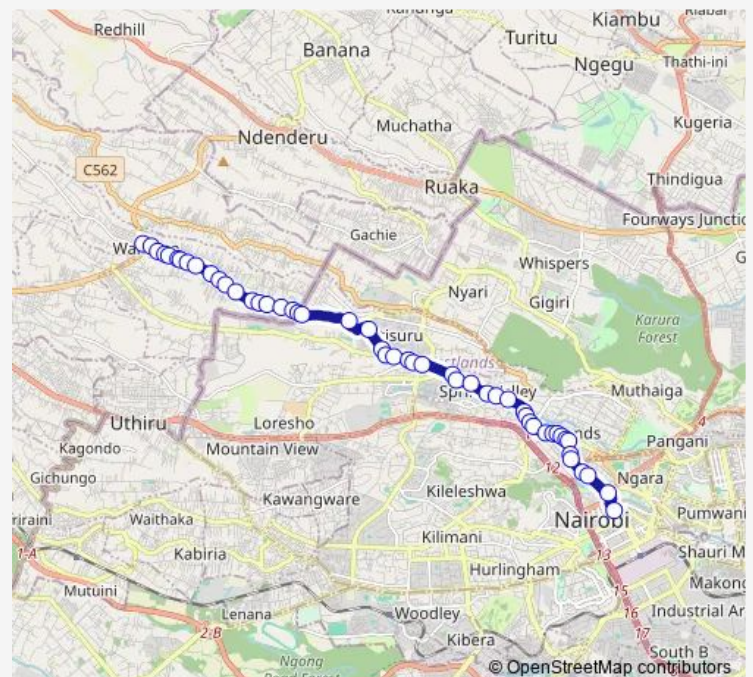

Total/ACK Mwimuto

New Kitisuru Estate

Kirawa Road

Route schedule

Wangige Terminus — Koja

Monday 06:00

Tuesday 06:00

Wednesday 06:00

Thursday 06:00

Friday 06:00

Saturday 06:00

Sunday 06:00

Route info

Direction: Wangige Terminus

Stops: 50

Trip Duration: 0 hour 51 min

119 — Koja-Westgate-Wangige

Farasi Lane

Lake View

Zen Garden/Hill View

Planning House

Crossroads

Hill View

Bypass/Loresho

Thursday 06:00

Friday 06:00

Saturday 06:00

Sunday 06:00

Route info

Direction: Koja

Stops: 44

Trip Duration: 0 hour 48 min