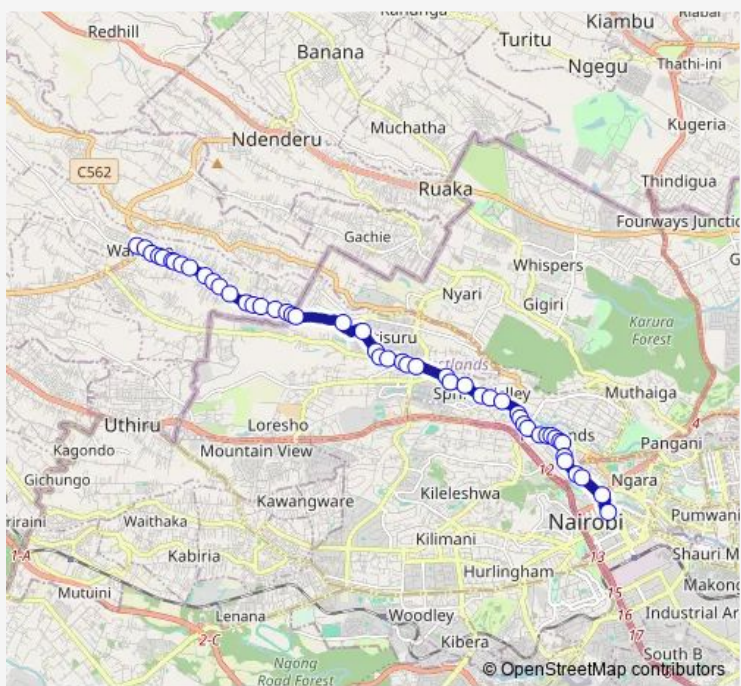

Bus 119 Koja-Westgate-Wangige

[Go to website](#)

Direction
Wangige Terminus — Koja

50 stops

[Open route schedule](#)

- Wangige Terminus
- Stage Soko
- Acacia
- Kiahuria Medical Clinic/Mama Symo Kiosk
- Tcbe Church
- Ack, Bidii Premier School
- Wangige Health Centre
- ACK Kibichuku
- Kiambu Institute Of Hostels And Catering
- Kabay/Msamaria Mwema Children'S Home
- Kibichiku Centre
- Lekamu
- ACK Kibichiku Primary
- Oasis Mission Hospital
- Kwa Rhoda
- Mwimuto Salvation Army/Pefa/Bluechip Apartments
- Kanini
- Mwimuto
- Total/ACK Mwimuto
- New Kitisuru Estate
- Kirawa Road

Route schedule
Wangige Terminus — Koja

Monday	06:00
Tuesday	06:00
Wednesday	06:00
Thursday	06:00
Friday	06:00
Saturday	06:00
Sunday	06:00

Route info

Direction: Wangige Terminus

Stops: 50

Trip Duration: 0 hour 51 min

119 — Koja-Westgate-Wangige **BusMaps**

Farasi Lane

Lake View

Zen Garden/Hill View

Planning House

Crossroads

Hill View

Bypass/Loresho

Thursday 06:00

Friday 06:00

Saturday 06:00

Sunday 06:00

Route info

Direction: Koja

Stops: 44

Trip Duration: 0 hour 48 min