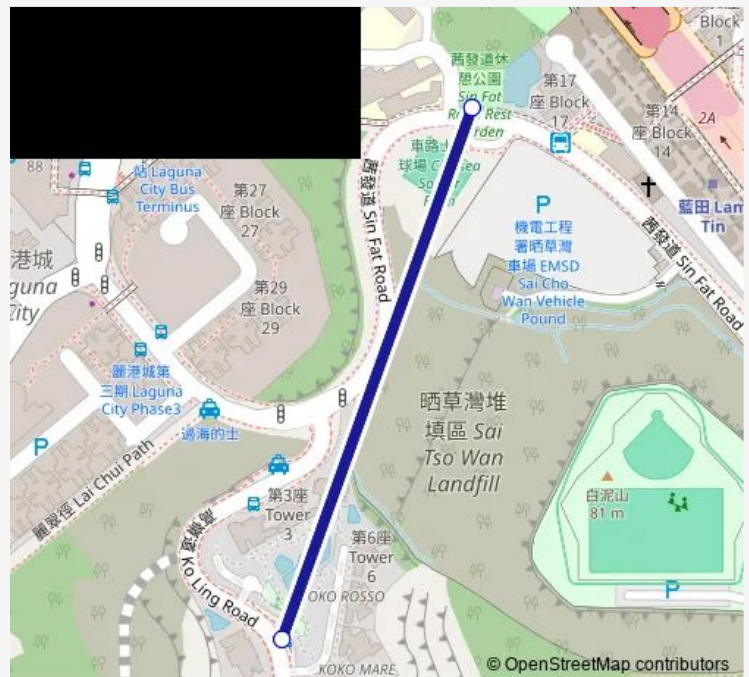

Bus 23P KO Ling Road - LAM TIN Station (SIN FAT Road) (Special Service Route)

[Go to website](#)

Direction

KO LING ROAD, OPPOSITE TO HOUSE NO. 8 — SIN FAT ROAD, NEAR LAM TIN STATION

2 stops

[Open route schedule](#)

KO LING ROAD, OPPOSITE TO HOUSE NO. 8

SIN FAT ROAD, NEAR LAM TIN STATION

Route schedule

KO LING ROAD, OPPOSITE TO HOUSE NO. 8 — SIN FAT ROAD, NEAR LAM TIN STATION

Monday	07:00-17:00
Tuesday	07:00-17:00
Wednesday	07:00-17:00
Thursday	07:00-17:00
Friday	07:00-17:00
Saturday	—
Sunday	—

Route info

Direction: KO LING ROAD, OPPOSITE TO HOUSE NO. 8

Stops: 2

Trip Duration: 0 hour 1 min

Direction

SIN FAT ROAD, NEAR LAM TIN STATION — KO LING ROAD, OPPOSITE TO HOUSE NO. 8

2 stops

[Open route schedule](#)

SIN FAT ROAD, NEAR LAM TIN STATION

KO LING ROAD, OPPOSITE TO HOUSE NO. 8

Route schedule

SIN FAT ROAD, NEAR LAM TIN STATION — KO LING ROAD, OPPOSITE TO HOUSE NO. 8

Monday	07:05-17:05
Tuesday	07:05-17:05
Wednesday	07:05-17:05
Thursday	07:05-17:05
Friday	07:05-17:05
Saturday	—
Sunday	—