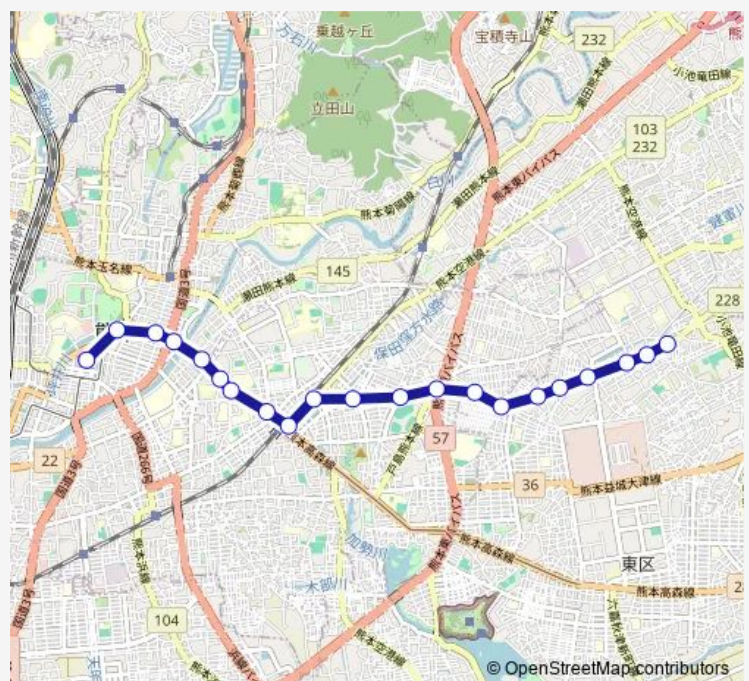

### Route schedule

桜町バスターミナル — 小峯営業所

Monday 08:17-17:44

Tuesday 08:17-17:44

Wednesday 08:17-17:44

Thursday 08:17-17:44

Friday 08:17-17:44

Saturday 08:55-17:31

Sunday 09:02

### Route info

Direction: 桜町バスターミナル

Stops: 21

Trip Duration: 0 hour 34 min

J1-1 : 桜町バスターミナル→水前寺駅→京塚→新外→小峯営業所

Bus time schedules and route maps are available in an offline PDF at [busmaps.com](https://busmaps.com). Use the [busmaps.com](https://busmaps.com) website to see live bus times, train schedule or subway schedule, and step-by-step directions for all public transit in Kumamoto