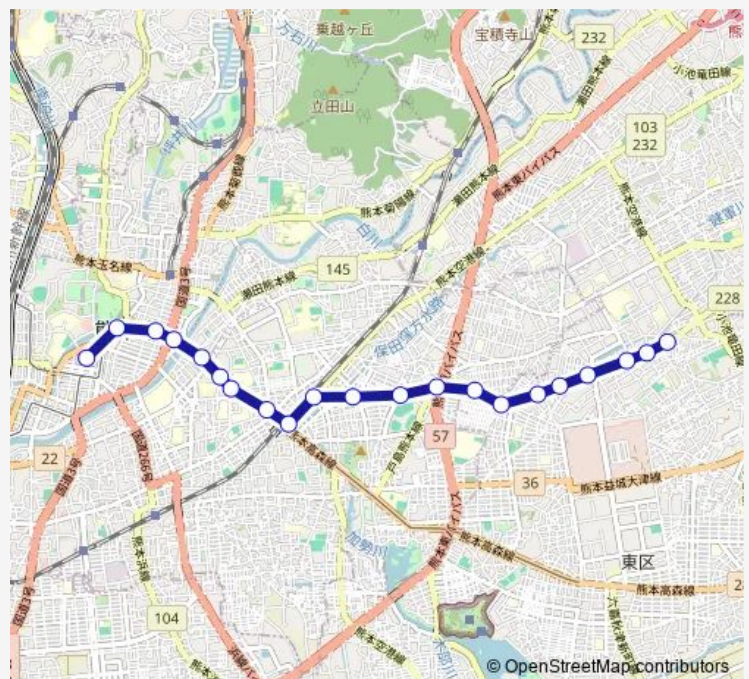

新外中通り

新外

小峯営業所

Route schedule

桜町バスターミナル — 小峯営業所

Monday 08:17-17:44

Tuesday 08:17-17:44

Wednesday 08:17-17:44

Thursday 08:17-17:44

Friday 08:17-17:44

Saturday 08:55-17:31

Sunday 09:02

Route info

Direction: 桜町バスターミナル

Stops: 21

Trip Duration: 0 hour 34 min

J1-1 : 桜町バスターミナル→水前寺駅→京塚→新外→小峯営業所

Bus time schedules and route maps are available in an offline PDF at busmaps.com. Use the busmaps.com website to see live bus times, train schedule or subway schedule, and step-by-step directions for all public transit in Kumamoto