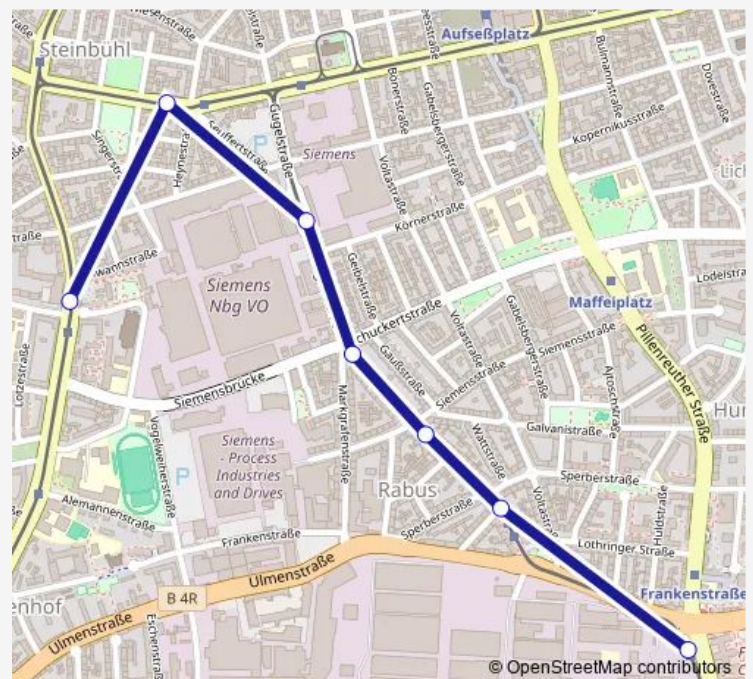

### Direction

undefined — undefined

0 stops

[Open route schedule](#)

### Route schedule

undefined — undefined

Monday	04:22
Tuesday	04:22
Wednesday	04:22
Thursday	04:22
Friday	04:22
Saturday	06:29
Sunday	04:24-04:44

### Route info

Direction:

Stops: 0

Trip Duration: – min

■ D

**Direction**

undefined — undefined

0 stops