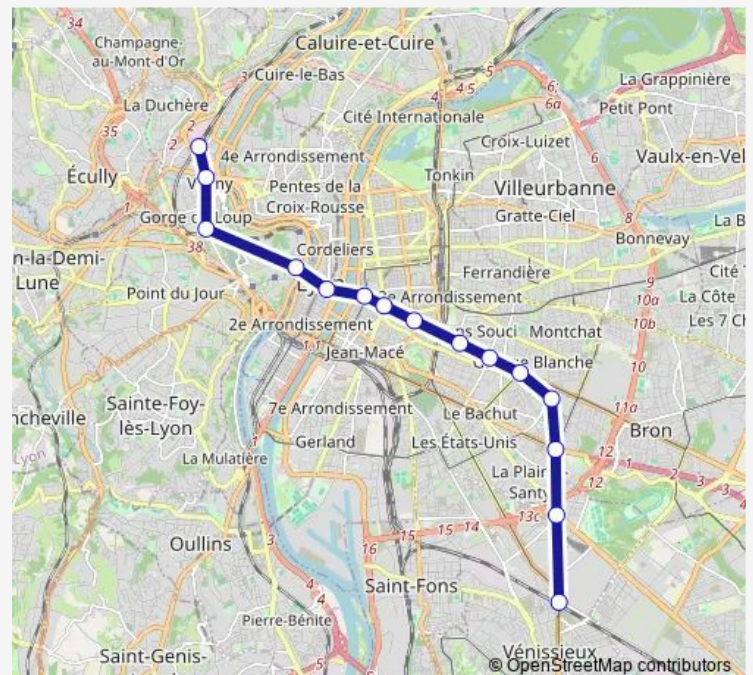

Direction

Gare de Vaise-G.Collomb — Gare de Vénissieux

15 stops

[Open route schedule](#)

Gare de Vaise-G.Collomb

Valmy

Gorge de Loup

Vieux Lyon Cat. St-Jean

Mermoz - Pinel

Parilly

Gare de Vénissieux

Route schedule

Gare de Vaise-G.Collomb — Gare de Vénissieux

Monday	05:01-00:20 ⁺¹
Tuesday	05:01-00:20 ⁺¹
Wednesday	05:01-00:20 ⁺¹
Thursday	05:01-00:20 ⁺¹
Friday	05:01-02:00 ⁺¹
Saturday	05:01-02:00 ⁺¹
Sunday	05:01-00:20 ⁺¹

Route info

Direction: Gare de Vaise-G.Collomb

Stops: 15

Trip Duration: 0 hour 24 min

Direction

Gare de Vénissieux — Gare de Vaise-G.Collomb

15 stops

[Open route schedule](#)

Route info

Direction: Gare de Vénissieux

Stops: 15

Trip Duration: 0 hour 24 min

D Metro time schedules and route maps are available in an offline PDF at busmaps.com. Use the busmaps.com website to see live bus times, train schedule or subway schedule, and step-by-step directions for all public transit in Lyon