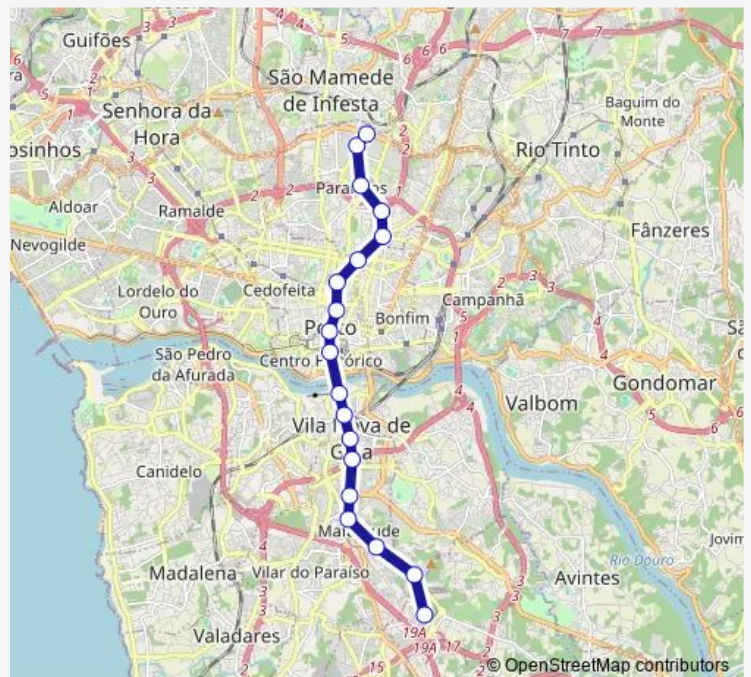

### Direction

Vila d'Este — Hospital São João

19 stops

[Open route schedule](#)

Vila d'Este

Hospital Santos Silva

Manuel Leão

Santo Ovídio

### Route schedule

Vila d'Este — Hospital São João

Monday	06:00-00:56 <sup>+1</sup>
Tuesday	06:00-00:56 <sup>+1</sup>
Wednesday	06:00-00:56 <sup>+1</sup>
Thursday	06:00-00:56 <sup>+1</sup>
Friday	06:00-00:56 <sup>+1</sup>
Saturday	06:00-00:56 <sup>+1</sup>
Sunday	06:00-00:56 <sup>+1</sup>

### Route info

Direction: Vila d'Este

Stops: 19

Trip Duration: 0 hour 32 min

## Direction

Hospital São João — Vila d'Este

19 stops

[Open route schedule](#)

Hospital São João

Ipo

Pólo Universitário

Salgueiros