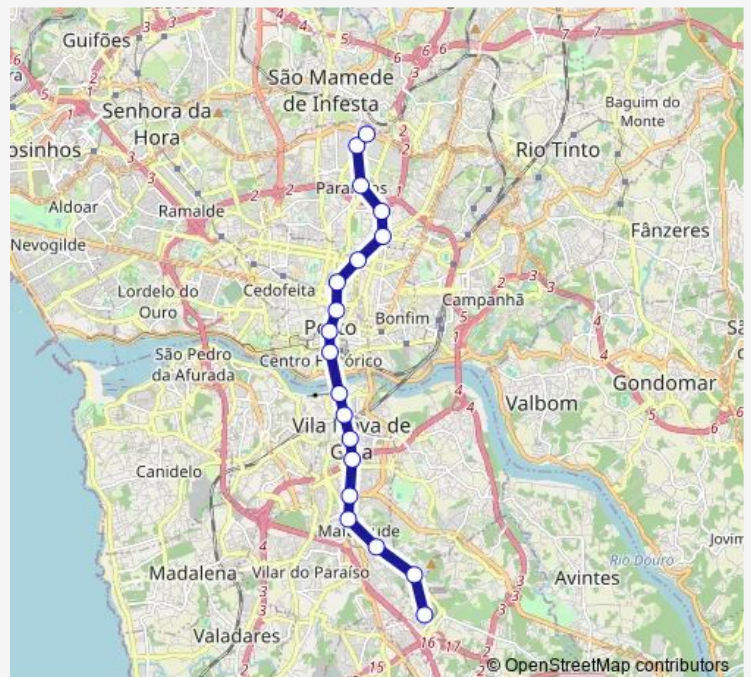

Direction

Vila d'Este — Hospital São João

19 stops

[Open route schedule](#)

- Vila d'Este
- Hospital Santos Silva
- Manuel Leão
- Santo Ovídio
- D. João li
- João de Deus
- Câmara Gaia
- General Torres
- Jardim do Morro
- São Bento
- Aliados
- Trindade
- Faria Guimarães
- Marquês
- Combatentes
- Salgueiros
- Pólo Universitário
- Ipo
- Hospital São João

Route schedule

Vila d'Este — Hospital São João

Monday	06:00-00:56 ⁺¹
Tuesday	06:00-00:56 ⁺¹
Wednesday	06:00-00:56 ⁺¹
Thursday	06:00-00:56 ⁺¹
Friday	06:00-00:56 ⁺¹
Saturday	06:00-00:56 ⁺¹
Sunday	06:00-00:56 ⁺¹

Route info

Direction: Vila d'Este

Stops: 19

Trip Duration: 0 hour 33 min

Direction

Hospital São João — Vila d'Este

19 stops

[Open route schedule](#)

Route info

Direction: Hospital São João

Stops: 19

Trip Duration: 0 hour 33 min

D Metro time schedules and route maps are available in an offline PDF at busmaps.com. Use the busmaps.com website to see live bus times, train schedule or subway schedule, and step-by-step directions for all public transit in Porto