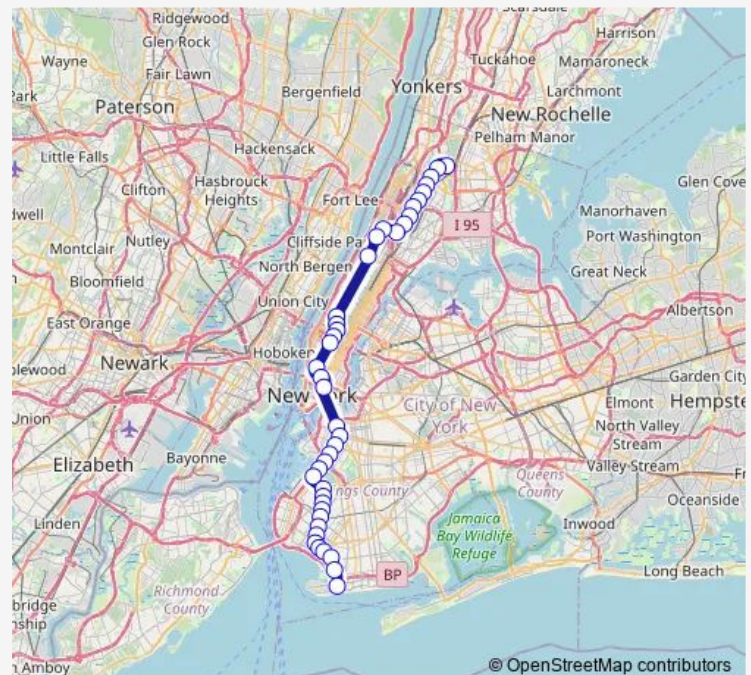

155 St

145 St

125 St

59 St-Columbus Circle

7 Av

47-50 Sts-Rockefeller Ctr

42 St-Bryant Pk

34 St-Herald Sq

W 4 St-Wash Sq

Broadway-Lafayette St

Grand St

Route schedule

Norwood-205 St — Coney Island-Stillwell Av

Monday 00:08-23:52

Tuesday 00:08-23:52

Wednesday 00:08-23:52

Thursday 00:08-23:52

Friday 00:08-23:52

Saturday 00:08-23:53

Sunday 00:04-23:53

Route info

Direction: Norwood-205 St

Stops: 41

Trip Duration: 1 hour 38 min

■ D — 6 Avenue Express

Dekalb Av

Atlantic Av-Barclays Ctr

Union St

4 Av-9 St

Prospect Av

25 St

36 St