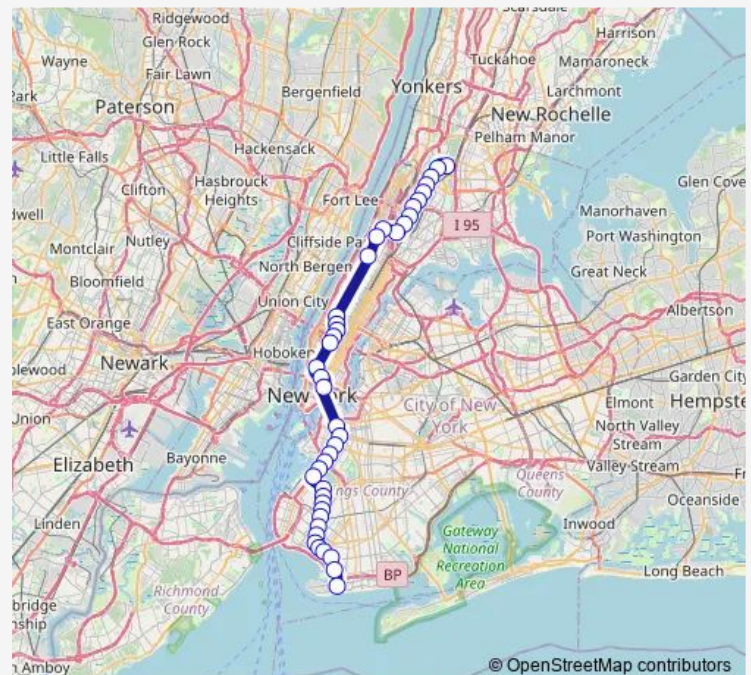

155 St

145 St

125 St

59 St-Columbus Circle

7 Av

47-50 Sts-Rockefeller Ctr

42 St-Bryant Pk

34 St-Herald Sq

W 4 St-Wash Sq

Broadway-Lafayette St

Grand St

Route schedule

Norwood-205 St — Coney Island-Stillwell Av

Monday 00:08-23:52

Tuesday 00:08-23:52

Wednesday 00:08-23:52

Thursday 00:08-23:52

Friday 00:08-23:52

Saturday 00:08-23:53

Sunday 00:04-23:53

Route info

Direction: Norwood-205 St

Stops: 41

Trip Duration: 1 hour 39 min

■ D — 6 Avenue Express

Dekalb Av

Atlantic Av-Barclays Ctr

Union St

4 Av-9 St

Prospect Av

25 St

36 St