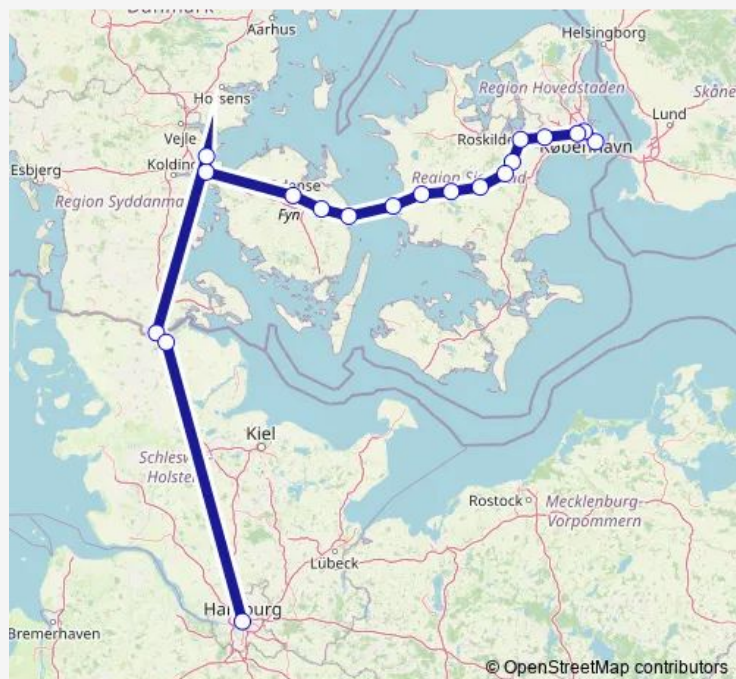

### Direction

Koebenhavns Lufthavn st — Hamburg Hbf

19 stops

[Open route schedule](#)

Koebenhavns Lufthavn st

Koebenhavn H

Valby(Koebenhavn)

Hoeje Taastrup st

Langeskov st

Odense st

Middelfart st

Fredericia st

Flensburg(Gr)

Flensburg

Hamburg Hbf

### Route schedule

Koebenhavns Lufthavn st — Hamburg Hbf

Monday	—
Tuesday	—
Wednesday	—
Thursday	—
Friday	—
Saturday	22:38
Sunday	—

### Route info

Direction: Koebenhavns Lufthavn st

Stops: 19

Trip Duration: 7 hour 2 min

■ IC 1130

BusMaps

IC 1130 Rail time schedules and route maps are available in an offline PDF at [busmaps.com](https://busmaps.com). Use the [busmaps.com](https://busmaps.com) website to see live bus times, train schedule or subway schedule, and step-by-step directions for all public transit in Copenhagen