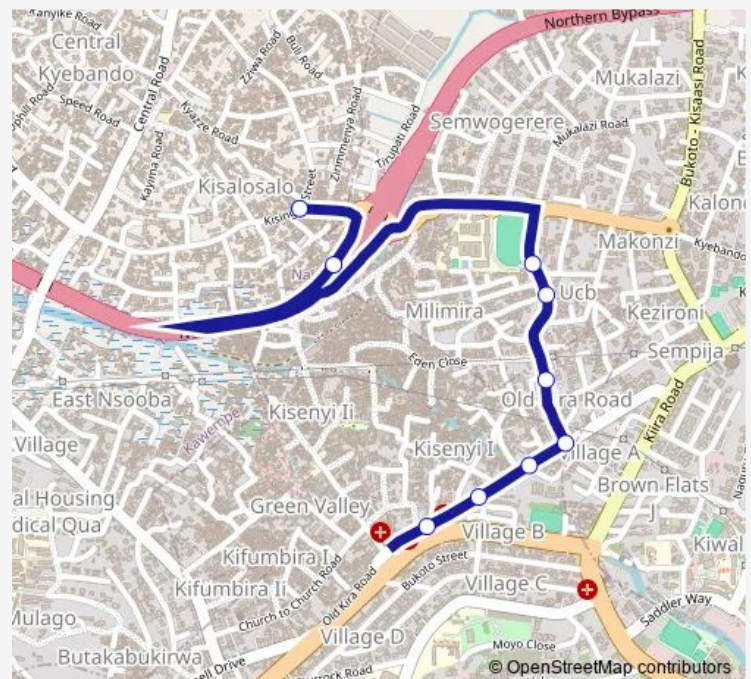

Transformer

Moyo Close Junction

Bukoto Height Apartments

Kisuule Nursery And Primary School

Kampala International School

Busega (Northern Bypass)

Kyebando Kisolosalo

Route schedule

Kamwokya Centre — Kyebando Kisolosalo

Monday 06:30-19:00

Tuesday 06:30-19:00

Wednesday 06:30-19:00

Thursday 06:30-19:00

Friday 06:30-19:00

Saturday 06:30-19:00

Sunday 06:30-19:00

Route info

Direction: Kamwokya Centre

Stops: 9

Trip Duration: 0 hour 12 min

Ka171 — Kamwokya-Kyebando Kisolosalo

Direction

Kampala International School — Kamwokya (Old Kira Rd)

9 stops