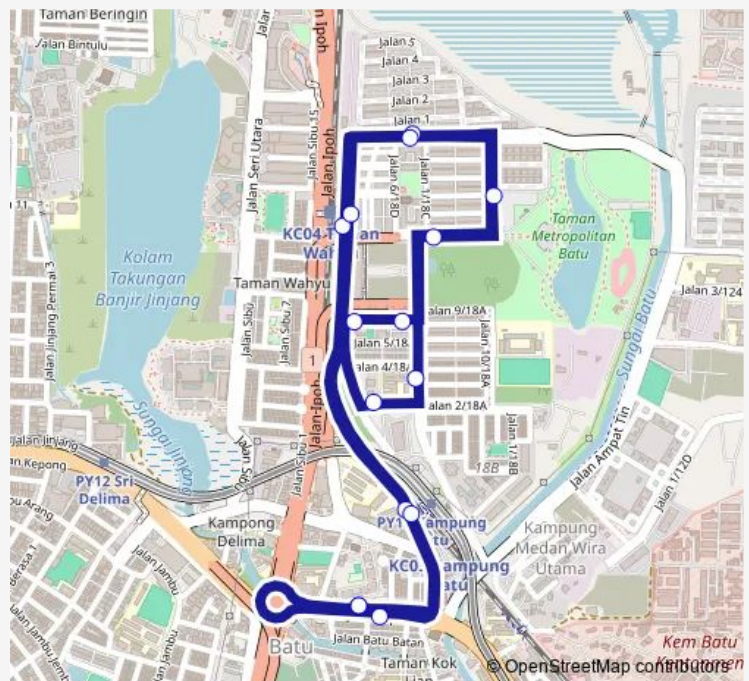

### Route schedule

KI588 Taman KOK Lian/ PPR Pekan Batu — KI588 Taman KOK Lian/ PPR Pekan Batu

Monday	06:00
Tuesday	06:00
Wednesday	06:00
Thursday	06:00
Friday	06:00
Saturday	06:00
Sunday	06:00

### Route info

Direction: KI588 Taman KOK Lian/ PPR Pekan Batu

Stops: 15

Trip Duration: 0 hour 31 min

T120 — Kompleks Sungai Mas ~ Taman Mastiara

T120 Bus time schedules and route maps are available in an offline PDF at [busmaps.com](https://busmaps.com). Use the [busmaps.com](https://busmaps.com) website to see live bus times, train schedule or subway schedule, and step-by-step directions for all public transit in Kuala Lumpur