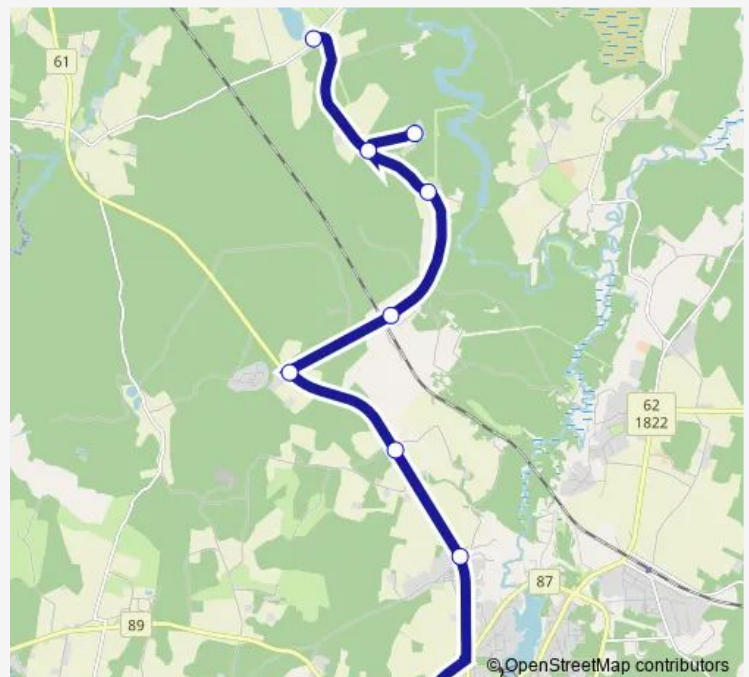

Tuesday —

Wednesday 18:50

Thursday —

Friday —

Saturday —

Sunday —

**Route info**

Direction: Põlva bussijaam

Stops: 9

Trip Duration: 0 hour 17 min

60F — Põlva - Taevaskoja - Maarja - Kiidjärve park

60F Bus time schedules and route maps are available in an offline PDF at [busmaps.com](https://busmaps.com). Use the [busmaps.com](https://busmaps.com) website to see live bus times, train schedule or subway schedule, and step-by-step directions for all public transit in Polva