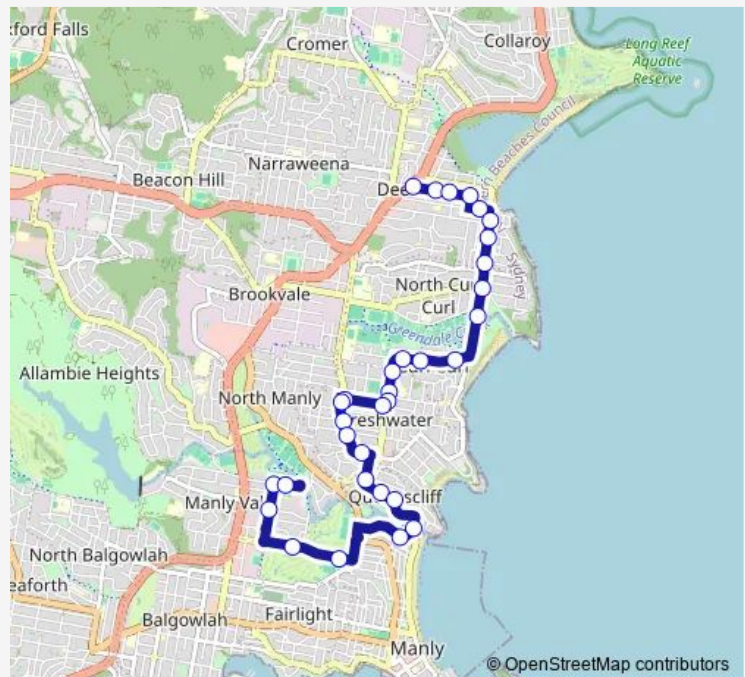

Howard Av After Pittwater Rd

Walter Gors Park, Howard Av

Howard Av At Avon Rd

Howard Av At Clyde Rd

Oaks Av Before The Strand

The Strand At Pacific Pde

Griffin Rd After Boronia St

Griffin Rd At Tasman St

Wednesday 07:43-08:17

Thursday 07:43-08:17

Friday 07:43-08:17

Saturday —

Sunday —

Route info

Direction: Howard Av After Pittwater Rd

Stops: 32

Trip Duration: 0 hour 27 min

Harbord Rd After Soldiers Av

Lawrence St Opp Cavill St

Cavill St Before Dalley St

Queenscliff Rd At Dalley St

Queenscliff Rd Opp Greycliffe St

Queenscliff Slsc, North Steyne

Stella Maris College, Eurobin St, Stand C

Monday 15:20

Tuesday 15:20

Wednesday 15:20

Thursday 15:20

Friday 15:20

Saturday —

Sunday —

Route info