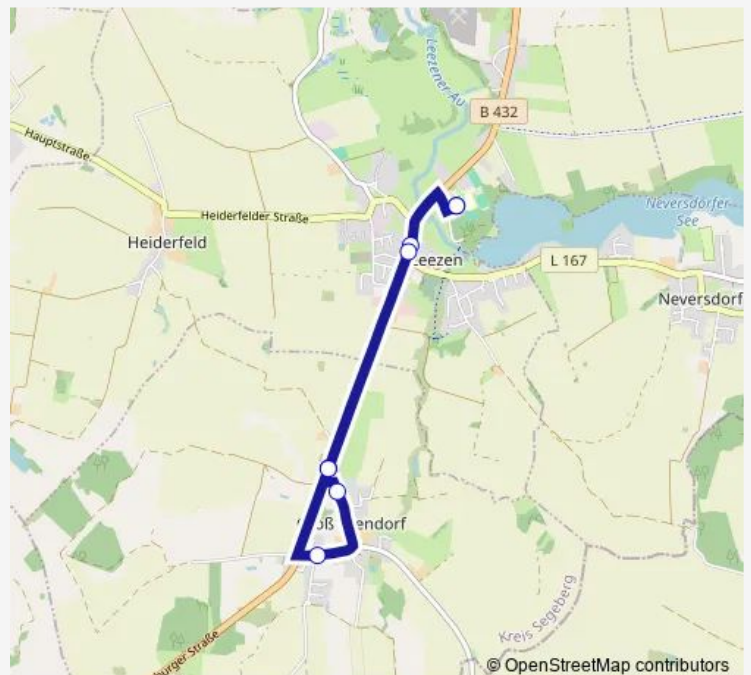

Kükels, Erster Seeweg

Wittenborn, Kükelser Weg

Wittenborn, B 206

Wittenborn, Wahlstedter Weg

Route schedule

Leezen, Schule — Wittenborn, Wahlstedter Weg

Monday 07:59-13:50

Tuesday 07:59-13:50

Wednesday 07:59-13:50

Thursday 07:59-13:50

Friday 07:59-13:50

Saturday —

Sunday —

Route info

Direction: Leezen, Schule

Stops: 8

Trip Duration: 0 hour 14 min

Direction

Leezen, Schule — Leezen, Schule

8 stops

[Open route schedule](#)

Leezen, Schule

Leezen, Marktplatz

Groß Niendorf, B 432

Tuesday 07:44-12:50

Wednesday 07:44-12:50

Thursday 07:44-12:50

Friday 07:44-12:50

Saturday —

Sunday —

Route info

Direction: Leezen, Schule