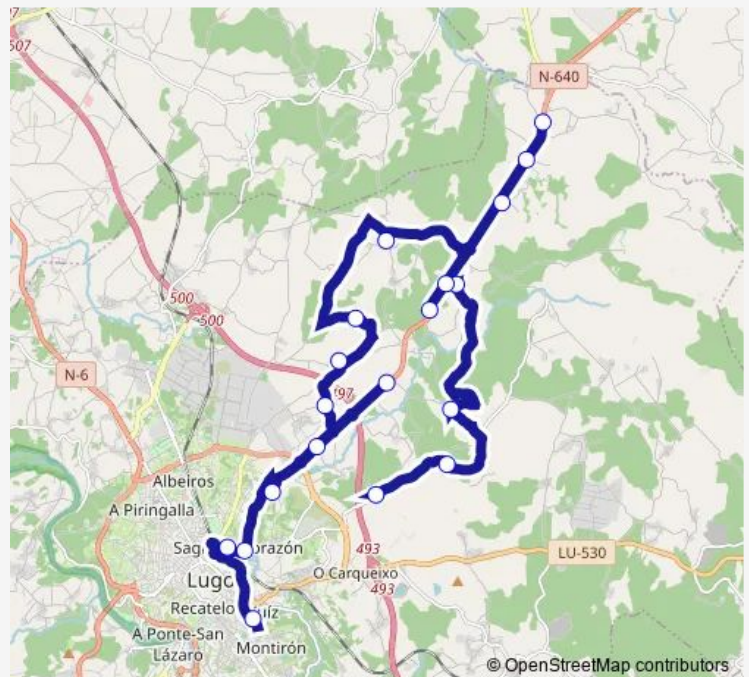

### Direction

Chavian — IES Sanxillao

19 stops

[Open route schedule](#)

- Chavian
- Cima DE Vila
- Pedreda
- Rubias Escuela
- Rubias Alto
- Teixeiro-Dornas
- Teixeiro
- Ponte DE Pedra (Dársena)
- Rubias N-640
- Benade (Airexe)
- Quntian-Cruce
- Muxa (dársena)
- Muxa (Estrecho)
- Cruce Arco Iris
- Chalets Castro Gil
- Lavadero
- Sagrado Corazón (Farmacia)
- Serra DE Meira
- IES Sanxillao

### Route schedule

Chavian — IES Sanxillao

Monday	07:24
Tuesday	07:24
Wednesday	07:54
Thursday	07:54
Friday	07:54
Saturday	—
Sunday	—

### Route info

Direction: Chavian

Stops: 19

Trip Duration: 0 hour 51 min

■ Xg680019 — Chavian-IES Sanxillao

Xg680019 Bus time schedules and route maps are available in an offline PDF at [busmaps.com](https://busmaps.com). Use the [busmaps.com](https://busmaps.com) website to see live bus times, train schedule or subway schedule, and step-by-step directions for all public transit in Lugo