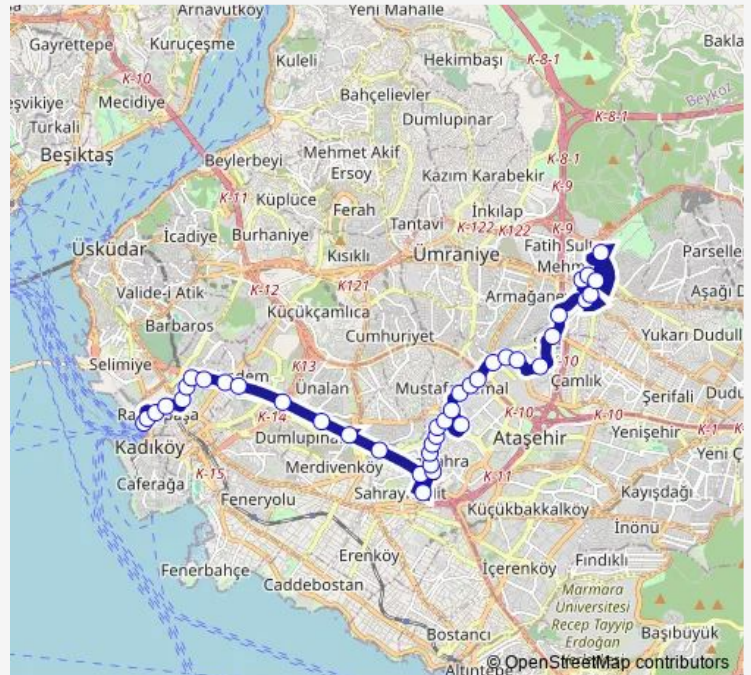

Thursday 06:00

Friday 06:00

Saturday 06:00

Sunday 06:00

Route info

Direction: KADIKÖY

Stops: 40

Trip Duration: 0 hour 44 min

■ KADIKÖY-YENİSAHRA-TEPEÜSTÜ METRO — Kadiköy-Yenisahra - Batı Ataşehir - Tepeüstü Metro - ...

BusMaps

YUNUS EMRE

KARACAOĞLAN

Kireçhaneler

Murat Sok.

KELKİT SOKAK

Dereyolu