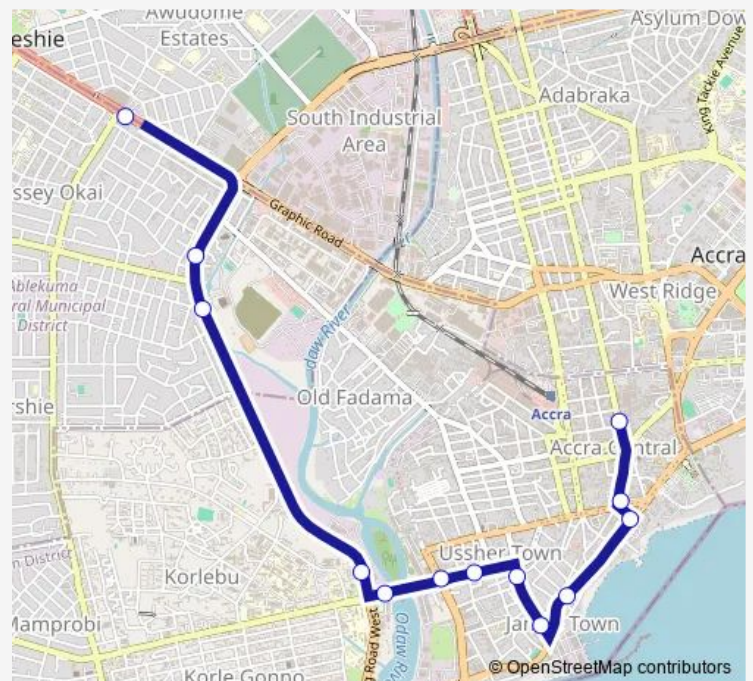

Ayigbe Town 303

Mortuary 283

Korle Bu Junction 283

UTC (Agbado)

Agbado

Akoto Lante

Asore

One Way 1

Thursday 09:27

Friday 09:27

Saturday 09:27

Sunday 09:27

Route info

Direction: Terminal Kaneshie Mkt Cmplx

Stops: 13

Trip Duration: 0 hour 25 min

■ 283A — Kaneshie Mkt Cmplx to Makola Tudu

BusMaps

283A Bus time schedules and route maps are available in an offline PDF at busmaps.com. Use the busmaps.com website to see live bus times, train schedule or subway schedule, and step-by-step directions for all public transit in Accra