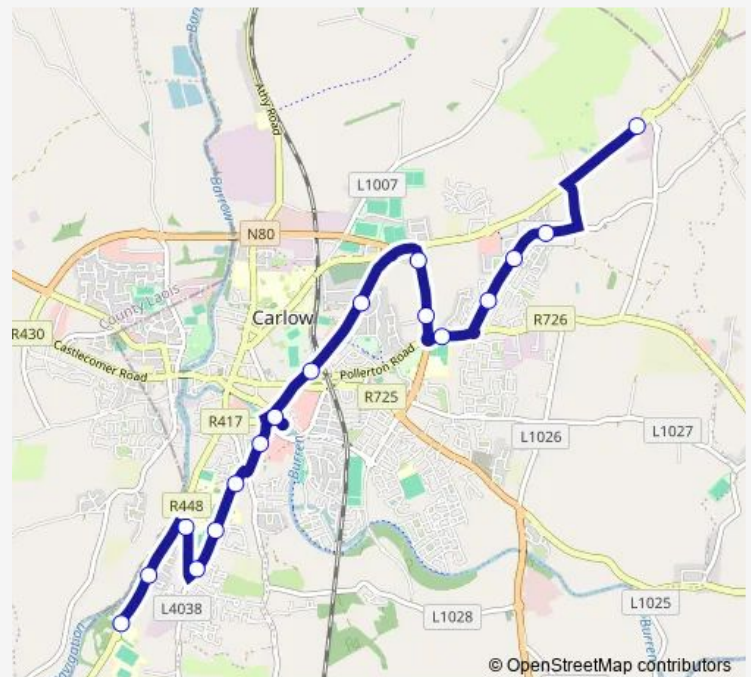

Beechwood Park

Burrindale

Sandhills

O'Brien Road

Deerpark

Green Lane

Fire Station

Hanover Bus Park

Hanover Road

New Street

Green Road

Bourlum Wood

South East Technological University

Southern Gardens

Tyndall College

Route schedule

MSD Carlow — Tyndall College

| | |
|-----------|-------------|
| Monday | 05:55-23:55 |
| Tuesday | 05:55-23:55 |
| Wednesday | 05:55-23:55 |
| Thursday | 05:55-23:55 |
| Friday | 05:55-23:55 |
| Saturday | 05:55-23:55 |
| Sunday | 08:20-23:50 |

Route info

Direction: MSD Carlow

Stops: 17

Trip Duration: 0 hour 29 min

Cw1 — MSD - Tyndall College

Direction

Tyndall College — MSD Carlow

16 stops