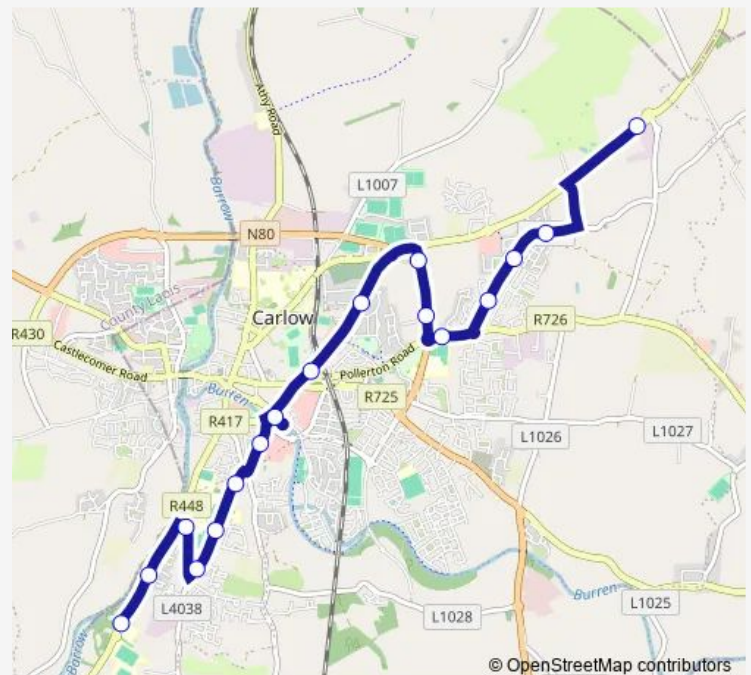

Bus CW1 MSD - Tyndall College

[Go to website](#)

Direction

Tyndall College — MSD Carlow

16 stops

[Open route schedule](#)

- Tyndall College
- South East T.U.
- Bourlum Wood
- Green Road
- New Street
- Hanover Road
- Hanover Bus Park
- Fire Station
- Green Lane
- Deerpark
- O'Brien Road
- Sandhills
- Burrindale
- Beechwood Park
- Tinteán Coille
- MSD Carlow

Route schedule

Tyndall College — MSD Carlow

Monday	06:00-24:00
Tuesday	06:00-24:00
Wednesday	06:00-24:00
Thursday	06:00-24:00
Friday	06:00-24:00
Saturday	06:00-24:00
Sunday	08:20-23:50

Route info

Direction: Tyndall College

Stops: 16

Trip Duration: 0 hour 27 min

■ CW1 — MSD - Tyndall College

Direction

MSD Carlow — Tyndall College

17 stops

[Open route schedule](#)

MSD Carlow

Route schedule

MSD Carlow — Tyndall College

Monday 05:55-23:55

Tuesday 05:55-23:55

Wednesday 05:55-23:55

Thursday 05:55-23:55

Friday 05:55-23:55

Saturday 05:55-23:55