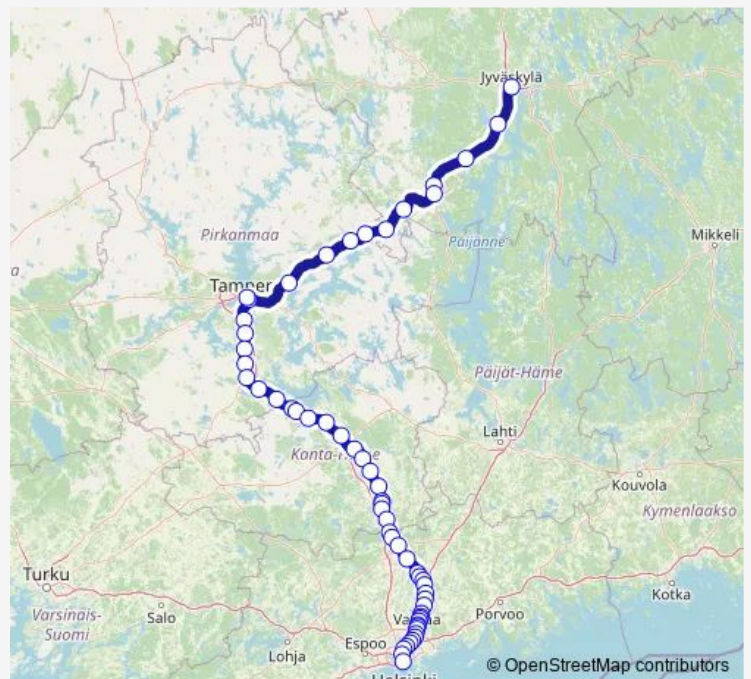

Long Distance Trains IC 94 Jyväskylä - Helsinki

[Go to website](#)

Direction

undefined — undefined

0 stops

[Open route schedule](#)

Route schedule

undefined — undefined

Monday 10:15

Tuesday 10:15

Wednesday 10:15

Thursday 10:15

Friday 10:15

Saturday —

Sunday 10:15

Route info

Direction:

Stops: 0

Trip Duration: — min

■ IC 94 — Jyväskylä - Helsinki

Direction

Jyväskylä — Helsinki

59 stops

[Open route schedule](#)