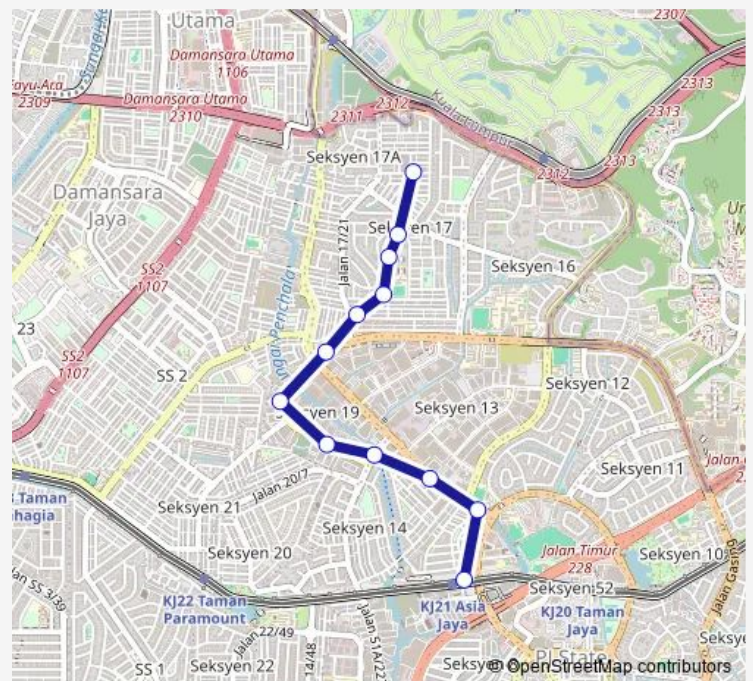

### Route schedule

Stesen LRT Asia Jaya, Jalan 223 — Happy Garden, Jalan 17/29

Monday 06:00

Tuesday 06:00

Wednesday 06:00

Thursday 06:00

Friday 06:00

Saturday 06:00

### Route info

Direction: Stesen LRT Asia Jaya, Jalan 223

Stops: 12

Trip Duration: 17 hour 0 min

■ T628 — Stesen LRT Asia Jaya