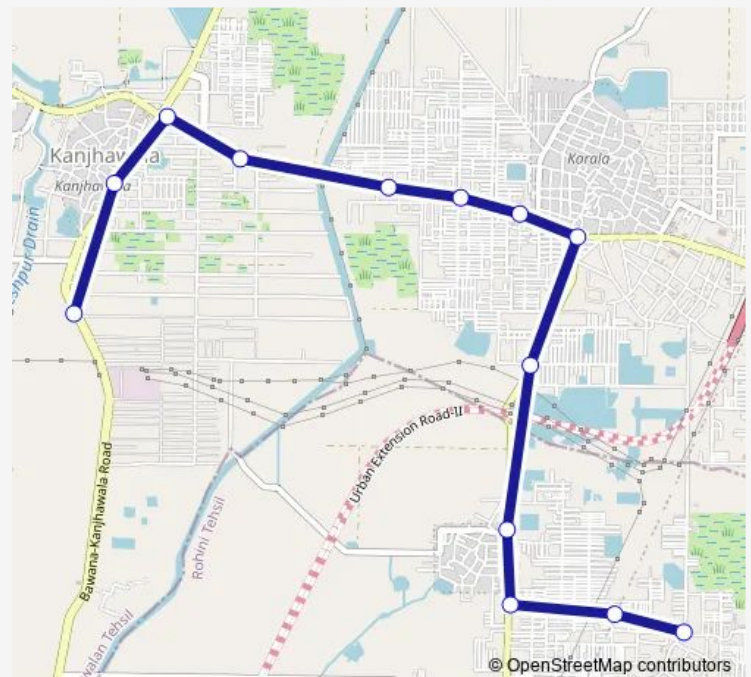

Mubarakpur School

Mubarakpur Dabas

Route schedule

Kanjhawala Depot (Narela Road) — Mubarakpur Dabas

Monday 05:30-20:26

Tuesday 05:30-20:26

Wednesday 05:30-20:26

Thursday 05:30-20:26

Friday 05:30-20:26

Saturday 05:30-20:26

Sunday 05:30-20:26

Route info

Direction: Kanjhawala Depot (Narela Road)

Stops: 13

Trip Duration: 0 hour 27 min

929Istlup