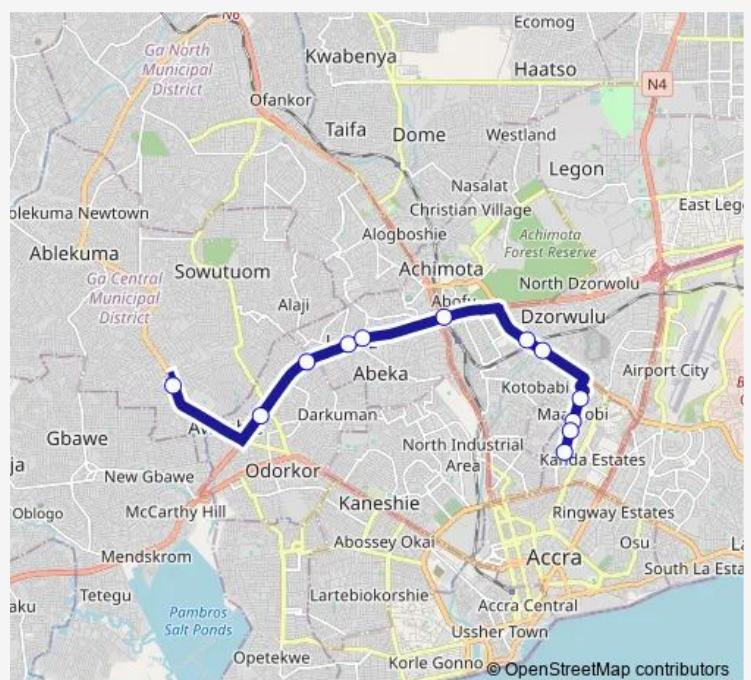

Bus 402B Awoshie Station to Nima Overhead Station

[Go to website](#)

Direction

Terminal Awoshie Station — Terminal Nima Overhead Station

12 stops

[Open route schedule](#)

Terminal Awoshie Station

Kwashieman 402

Alaska

Terminal Nima Overhead Station

Route schedule

Terminal Awoshie Station — Terminal Nima Overhead Station

Monday 15:48

Tuesday 15:48

Wednesday 15:48

Thursday 15:48

Friday 15:48

Saturday 15:48

Sunday 15:48

Route info

Direction: Terminal Awoshie Station

Stops: 12

Trip Duration: 0 hour 48 min

402B — Awoshie Station to Nima Overhead Station