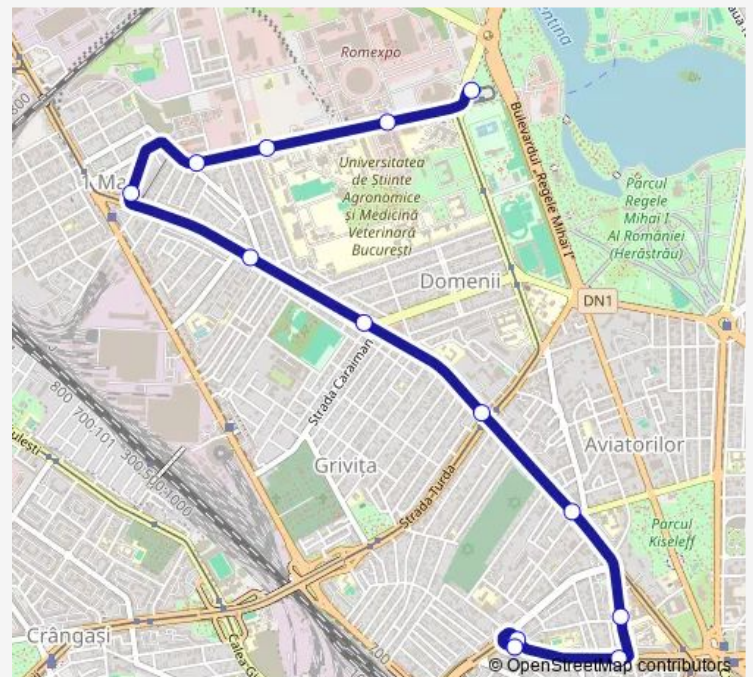

### Route schedule

Piata Presei — Vasile Parvan

Monday	—
Tuesday	—
Wednesday	—
Thursday	—
Friday	—
Saturday	—
Sunday	05:00-22:55

### Route info

Direction: Piata Presei

Stops: 13

Trip Duration: 0 hour 28 min

## Direction

Bd. Banu Manta — Piata Presei

12 stops

[Open route schedule](#)

Bd. Banu Manta

Dr. Felix

Dr. Constantin Caracas

Piata Ion Mihalache