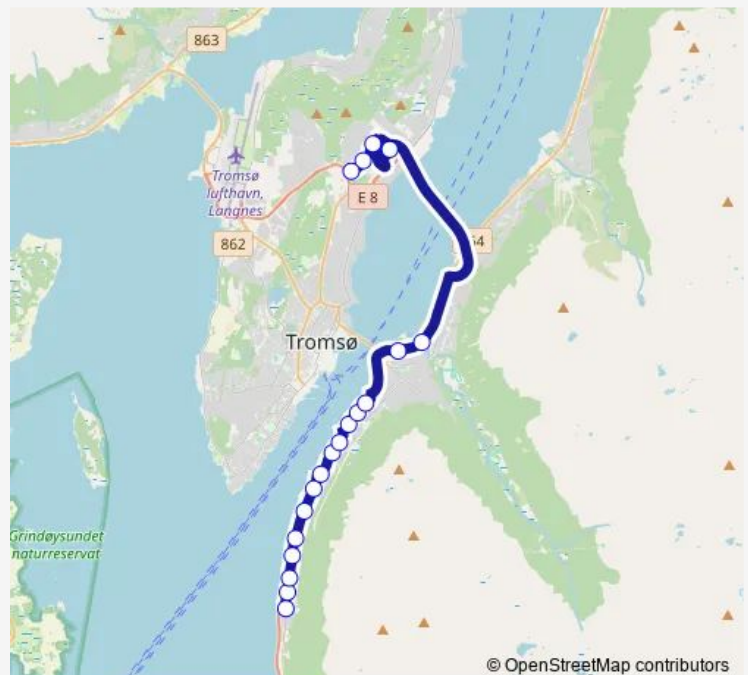

Route info

Direction: Pingvinhotellet Unn

Stops: 19

Trip Duration: 0 hour 27 min

© OpenStreetMap contributors

■ X29 — Direkterute Solligården

BusMaps

Direction

Solligården — UiT/Planetariet

19 stops

[Open route schedule](#)

Solligården

Forsvarsmuseet

Durmåselva

Tresletta

Slipelva sør

Monday 06:30-09:35

Tuesday 06:30-09:35

Wednesday 06:30-09:35

Thursday 06:30-09:35

Friday 06:30-09:35

Saturday —

Sunday —

Route info