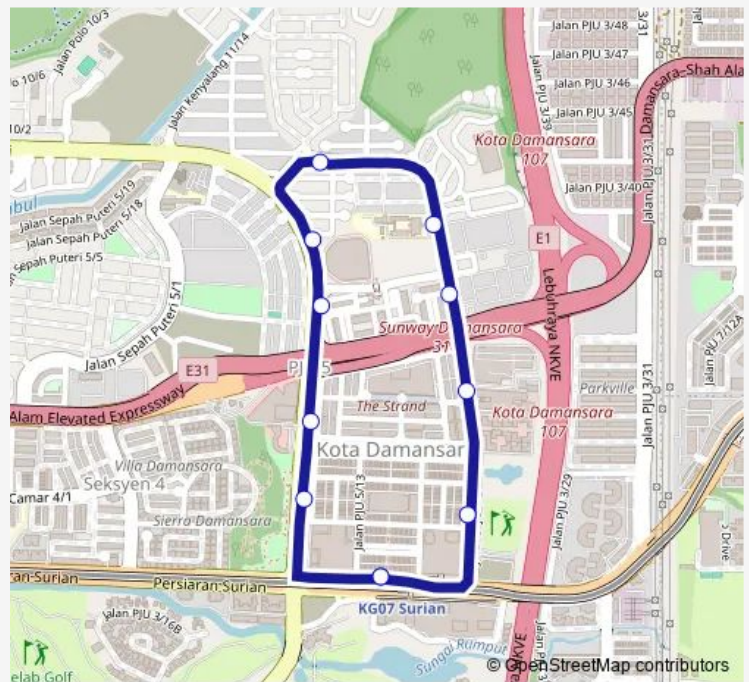

### Direction

MRT Surian Pintu B — MRT Surian Pintu B

11 stops

[Open route schedule](#)

MRT Surian Pintu B

Dataran Sunway Timur

THE Strand Timur

Pangsapuri Dedap Blok 10

SRK Seksyen 11

(M1) D'Villa Avenue

Aeon BIG Kd

Pangsapuri Dedap Blok 1

THE Strand Barat

Dataran Sunway Barat

MRT Surian Pintu B

### Route schedule

MRT Surian Pintu B — MRT Surian Pintu B

Monday 06:00-23:30

Tuesday 06:00-23:30

Wednesday 06:00-23:30

Thursday 06:00-23:30

Friday 06:00-23:30

Saturday 06:00-23:30

### Route info

Direction: MRT Surian Pintu B

Stops: 11

Trip Duration: 0 hour 12 min

T808

T808 Bus time schedules and route maps are available in an offline PDF at [busmaps.com](https://busmaps.com). Use the [busmaps.com](https://busmaps.com) website to see live bus times, train schedule or subway schedule, and step-by-step directions for all public transit in Kuala Lumpur