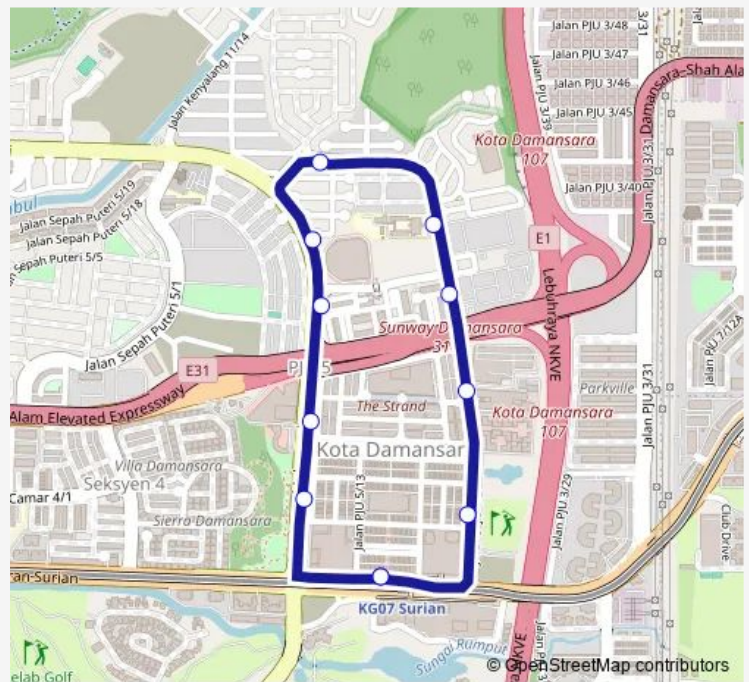

Bus T808

[Go to website](#)

Direction

MRT Surian Pintu B — MRT Surian Pintu B

11 stops

[Open route schedule](#)

MRT Surian Pintu B

Dataran Sunway Timur

THE Strand Timur

Pangsapuri Dedap Blok 10

SRK Seksyen 11

(M1) D'Villa Avenue

Aeon BIG Kd

Pangsapuri Dedap Blok 1

THE Strand Barat

Dataran Sunway Barat

MRT Surian Pintu B

Route schedule

MRT Surian Pintu B — MRT Surian Pintu B

Monday	06:00-23:30
Tuesday	06:00-23:30
Wednesday	06:00-23:30
Thursday	06:00-23:30
Friday	06:00-23:30
Saturday	06:00-23:30
Sunday	06:00-23:30

Route info

Direction: MRT Surian Pintu B

Stops: 11

Trip Duration: 0 hour 12 min

T808

T808 Bus time schedules and route maps are available in an offline PDF at busmaps.com. Use the busmaps.com website to see live bus times, train schedule or subway schedule, and step-by-step directions for all public transit in Kuala Lumpur