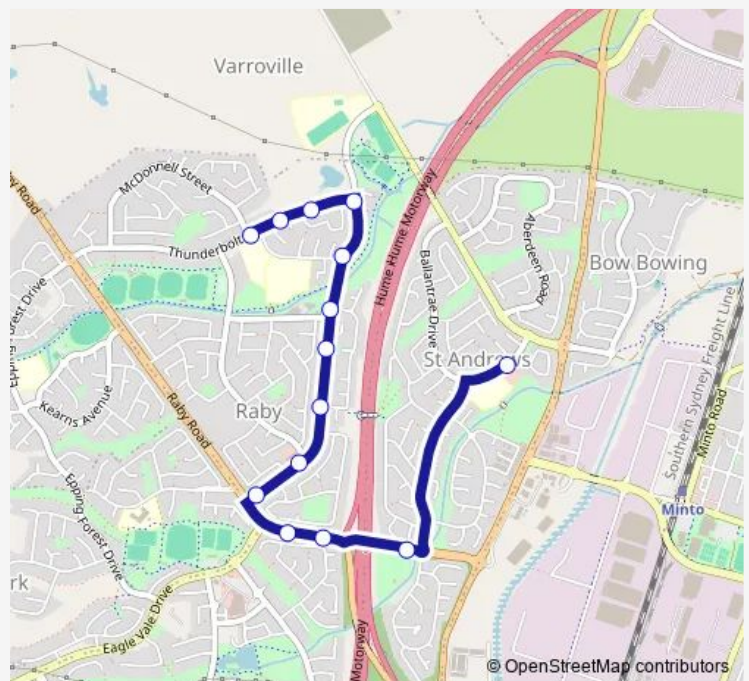

School Bus 3026 Ballantrae and Inverness to Robert Townsend Hs

[Go to website](#)

Direction

Ballantrae Dr After Blairgowrie Cct — Robert Townson High School, Thunderbolt Dr

14 stops

[Open route schedule](#)

Ballantrae Dr After Blairgowrie Cct

Stromeferry Reserve, Raby Rd

Raby Rd After Hume Mwy

Raby Rd Before Eagle Vale Dr

Spitfire Dr Afer Raby Rd

Spitfire Dr Before Hurricane Dr

58 Spitfire Dr

Spitfire Dr Opp Hornett Pl

113 Spitfire Dr

Spitfire Dr At Shuttleworth Av

Spitfire Dr At Thunderbolt Dr

Thunderbolt Dr Before Boeing Cres

Thunderbolt Dr Before Viscount Cl

Robert Townson High School, Thunderbolt Dr

Route schedule

Ballantrae Dr After Blairgowrie Cct — Robert Townson High School, Thunderbolt Dr

Monday	07:42
Tuesday	07:42
Wednesday	07:42
Thursday	07:42
Friday	—
Saturday	—
Sunday	—

Route info

Direction: Ballantrae Dr After Blairgowrie Cct

Stops: 14

Trip Duration: 0 hour 9 min

3026 School Bus time schedules and route maps are available in an offline PDF at busmaps.com. Use the busmaps.com website to see live bus times, train schedule or subway schedule, and step-by-step directions for all public transit in Liverpool