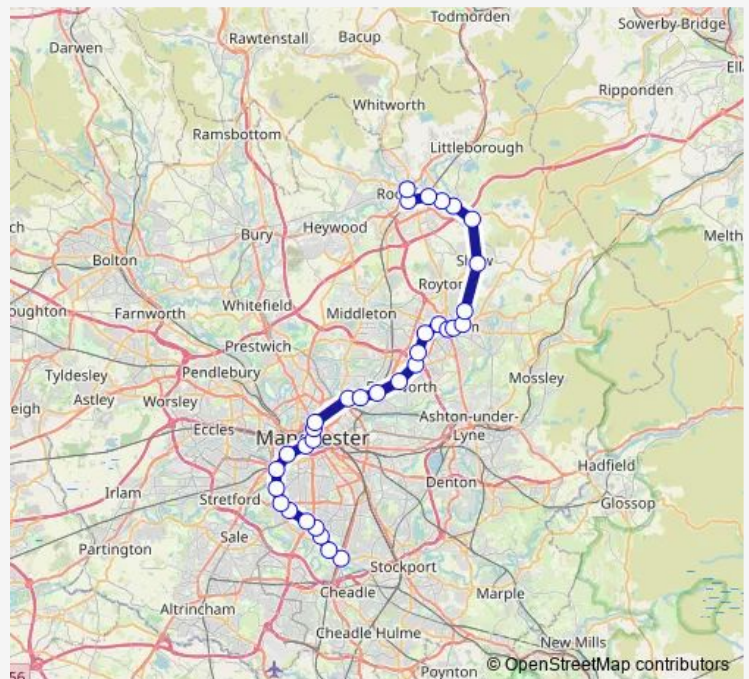

Bus Pink Line Rochdale - East Didsbury

[Go to website](#)

Direction

Shaw and Crompton (Manchester Metrolink) — East Didsbury (Manchester Metrolink)

27 stops

[Open route schedule](#)

- Shaw and Crompton (Manchester Metrolink)
- Derker (Manchester Metrolink)
- Oldham Mumps (Manchester Metrolink)
- Oldham Central (Manchester Metrolink)
- Oldham King Street (Manchester Metrolink)
- Westwood (Manchester Metrolink)
- Freehold (Manchester Metrolink)
- South Chadderton (Manchester Metrolink)
- Hollinwood (Manchester Metrolink)
- Failsworth (Manchester Metrolink)
- Newton Heath & Moston (Manchester Metrolink)
- Central Park (Manchester Metrolink)
- Monsall (Manchester Metrolink)
- Victoria (Manchester Metrolink)
- Exchange Square (Manchester Metrolink)
- St Peter's Square (Manchester Metrolink)
- Deansgate-Castlefield (Manchester Metrolink)
- Cornbrook (Manchester Metrolink)
- Trafford Bar (Manchester Metrolink)
- Firwood Station (Manchester Metrolink)
- Chorlton (Manchester Metrolink)

Route schedule

Shaw and Crompton (Manchester Metrolink) — East Didsbury (Manchester Metrolink)

Monday	05:58-20:16
Tuesday	05:58-20:16
Wednesday	05:58-20:16
Thursday	05:58-20:16
Friday	05:58-20:16
Saturday	05:58-18:40
Sunday	00:06-23:51

Route info

Direction: Shaw and Crompton (Manchester Metrolink)

Stops: 27

Trip Duration: 1 hour 5 min

■ Pink Line — Rochdale - East Didsbury

St Werburgh's Road (Manchester Metrolink)

Withington (Manchester Metrolink)

Burton Road (Manchester Metrolink)

West Didsbury (Manchester Metrolink)

Didsbury Village (Manchester Metrolink)

East Didsbury (Manchester Metrolink)

Direction

East Didsbury (Manchester Metrolink) — Shaw and Crompton (Manchester Metrolink)