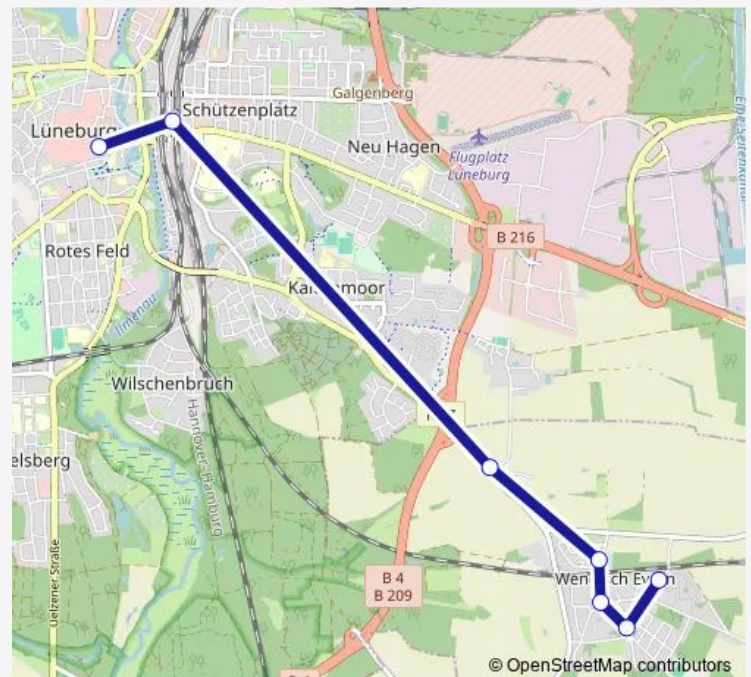

### Route schedule

Lüneburg, Am Sande — Göddingen, Am Fischteich

Monday 21:45-01:45<sup>+1</sup>

Tuesday 21:45-01:45<sup>+1</sup>

Wednesday 21:45-01:45<sup>+1</sup>

Thursday 21:45-01:45<sup>+1</sup>

Friday 21:45-00:45<sup>+1</sup>

### Route info

Direction: Lüneburg, Am Sande

Stops: 15

Trip Duration: 0 hour 35 min

5824-ASM

## Direction

Lüneburg, Am Sande — Nieperfitz, Mast 1

10 stops

[Open route schedule](#)

Lüneburg, Am Sande

Bf. Lüneburg (Zob)

Süschendorf, Kreuzung

Süschendorf, Ort

## Route info

Direction: Lüneburg, Am Sande

Stops: 10

Trip Duration: 0 hour 35 min