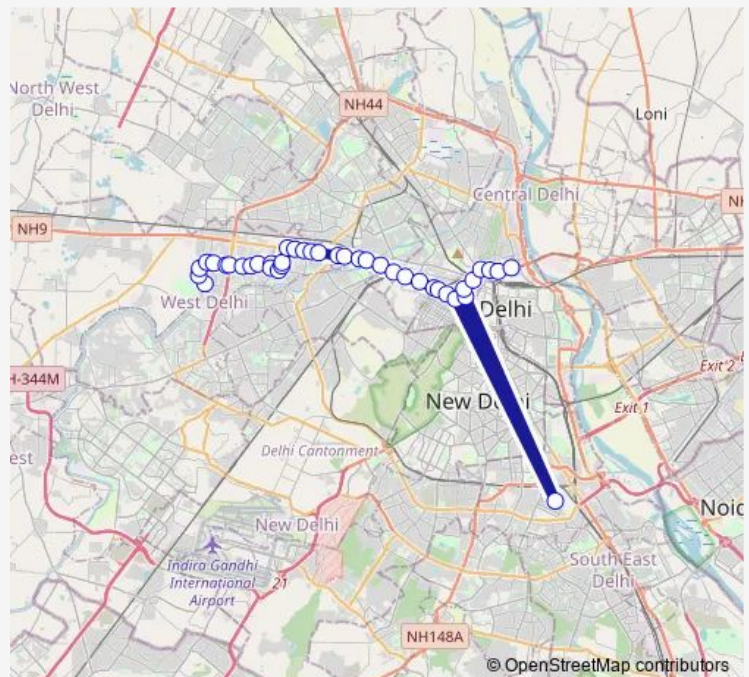

Shivaji Park

Maharaja Agrasen Hospital

Punjabi Bagh Terminal (Rohtak Road)

Route schedule

Sayed Gaon Nangloi (T) — Isbt Nityanand Marg

Monday 06:12-20:25

Tuesday 06:12-20:25

Wednesday 06:12-20:25

Thursday 06:12-20:25

Friday 06:12-20:25

Saturday 06:12-20:25

Sunday 06:12-20:25

Route info

Direction: Sayed Gaon Nangloi (T)

Stops: 40

Trip Duration: 2 hour 29 min

233stdown

BusMaps

Punjabi bagh Metro station

Ram Pura

Ashok Park

Zakhira (Rohtak Road)

Daya Basti Flyover

Anand Parbat Industrial Area