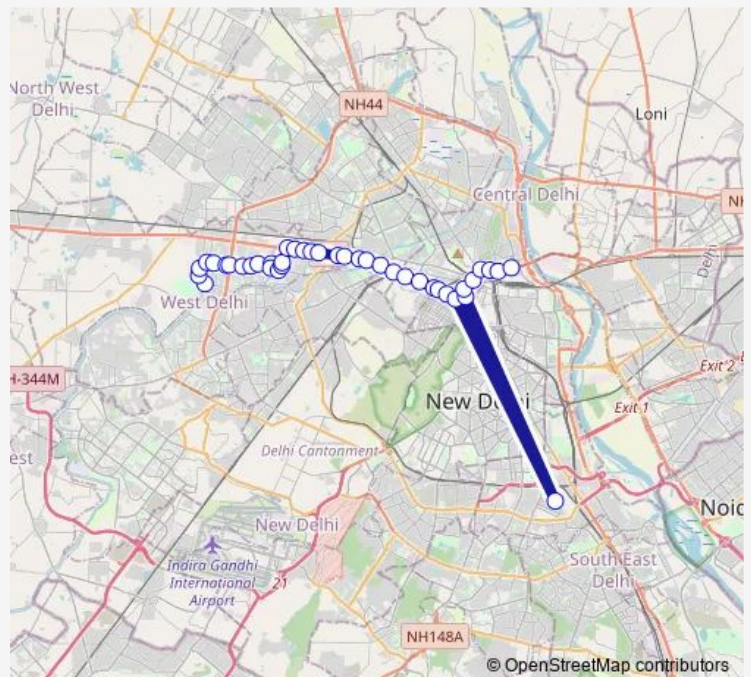

Shivaji Park

Maharaja Agrasen Hospital

Punjabi Bagh Terminal (Rohtak Road)

Route schedule

Sayed Gaon Nangloi (T) — Isbt Nityanand Marg

Monday 06:12-20:25

Tuesday 06:12-20:25

Wednesday 06:12-20:25

Thursday 06:12-20:25

Friday 06:12-20:25

Saturday 06:12-20:25

Sunday 06:12-20:25

Route info

Direction: Sayed Gaon Nangloi (T)

Stops: 40

Trip Duration: 2 hour 29 min

■ 233stldown

BusMaps

Punjabi bagh Metro station

Ram Pura

Ashok Park

Zakhira (Rohtak Road)

Daya Basti Flyover

Anand Parbat Industrial Area