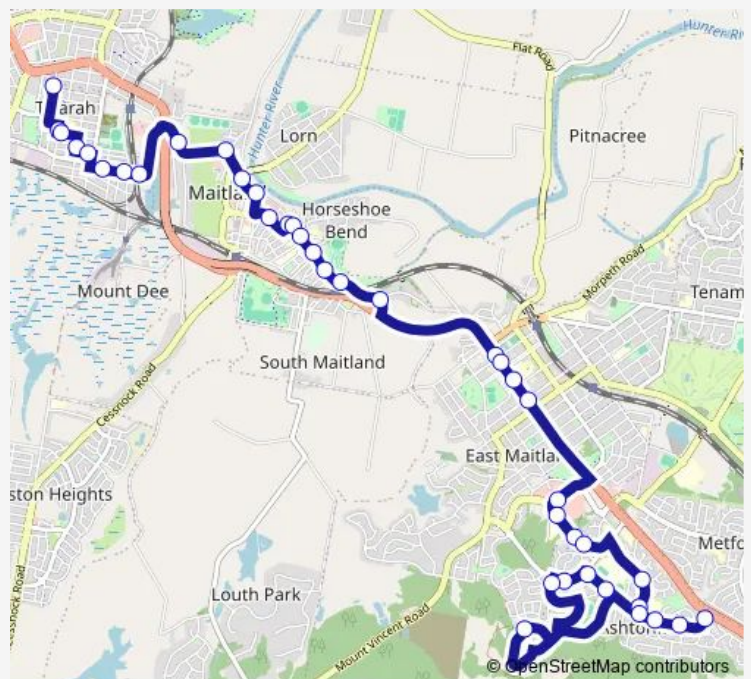

Route schedule

Young St Opp St Pauls Catholic Church — South Seas Dr Before New England Hwy

Monday	15:10
Tuesday	15:10
Wednesday	15:10
Thursday	15:10
Friday	15:10
Saturday	—
Sunday	—

Route info

Direction: Young St Opp St Pauls Catholic Church

Stops: 39

Trip Duration: 0 hour 50 min

2363 — St Pauls PS to Ashtonfield

Uniting Church, Newcastle St

New England Hwy Before King St

New England Hwy At George St

Green Hills Shopping Centre, Mitchell Dr

Green Hills Shopping Centre, Stronach Av

Stronach Av Opp Martin Cl

Stronach Av At Sylvan Cres

Norfolk St At Pitcairn St

Ashtonfield Public School, Norfolk St

South Seas Dr Opp Hunter Valley Grammar School

South Seas Dr At Chisholm Rd

Chisholm Rd Before Galway Bay Dr

Galway Bay Dr After Chisholm Rd

Tipperary Dr At Kilshanny Av (Hail And Ride)

South Seas Dr After Norfolk St

South Seas Dr At Adele Cres

South Seas Dr Before Adele Cres

South Seas Dr Before New England Hwy

2363 School Bus time schedules and route maps are available in an offline PDF at [busmaps.com](https://busmaps.com). Use the [busmaps.com](https://busmaps.com) website to see live bus times, train schedule or subway schedule, and step-by-step directions for all public transit in Maitland