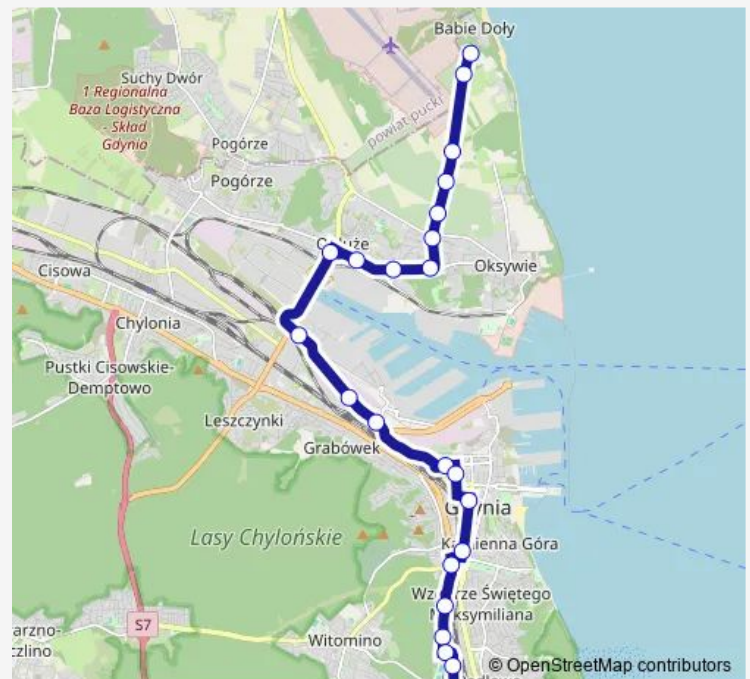

Bus 209 Babie Doły - Redłowo Skm

[Go to website](#)

Direction

Obluże Centrum 02 — Babie Doły 03

10 stops

[Open route schedule](#)

Obluże Centrum 02

Cechowa 01

Bosmańska - Nasypowa 01

Bosmańska - Zielona 04

Dąbka - Zielona 04

Zielona - Działki II 02

Zielona - Działki I 02

Wąwóz Ostrowicki 02

Zielona - Kościół 02

Babie Doły 03

Route schedule

Obluże Centrum 02 — Babie Doły 03

Monday 04:52-06:25

Tuesday 04:52-06:25

Wednesday 04:52-06:25

Thursday 04:52-06:25

Friday 04:52-06:25

Saturday —

Sunday —

Route info

Direction: Obluże Centrum 02

Stops: 10

Trip Duration: 0 hour 11 min

209 — Babie Doły - Redłowo Skm