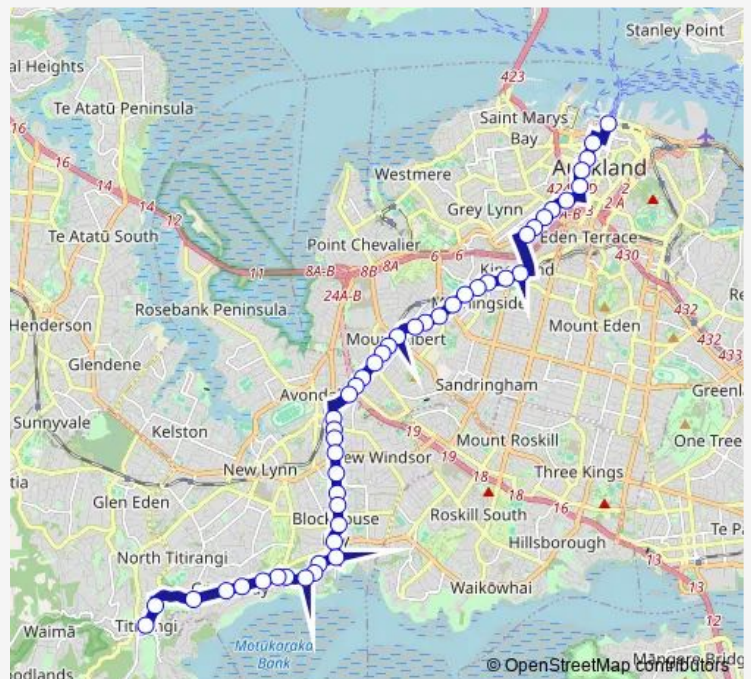

Thursday 15:00-18:10

Friday 15:00-18:10

Saturday —

Sunday —

Route info

Direction: Stop C Lower Albert

Stops: 47

Trip Duration: 0 hour 57 min

Sunday —

Route info

Direction: Titirangi Village

Stops: 47

Trip Duration: 0 hour 46 min

1028 New North Road

Mount Albert Station

Lloyd Avenue