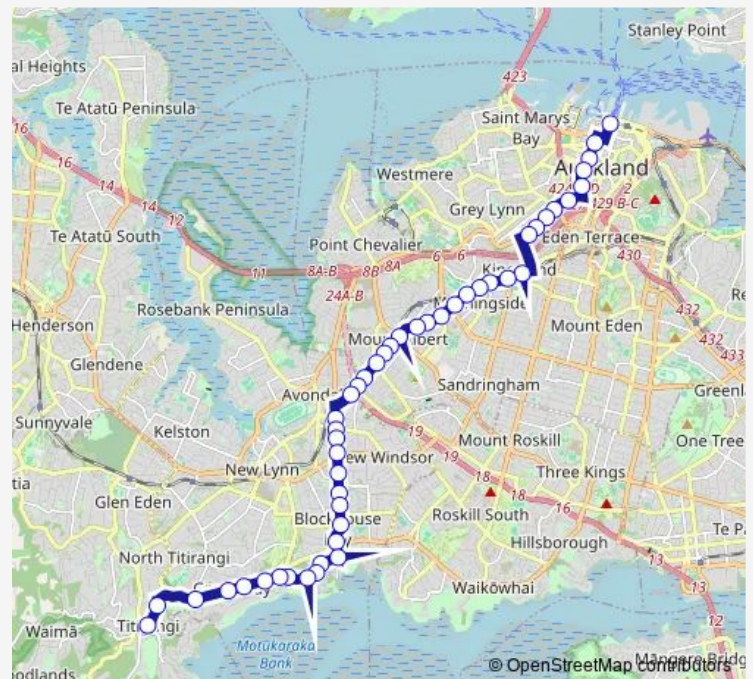

Mount Albert Station

### Route schedule

Stop C Lower Albert — Titirangi Village

Monday 15:00-18:10

Tuesday 15:00-18:10

Wednesday 15:00-18:10

Thursday 15:00-18:10

Friday 15:00-18:10

Saturday —

### Route info

Direction: Stop C Lower Albert

Stops: 47

Trip Duration: 0 hour 57 min

209

1028 New North Road

Elim Christian College

Anderson Park