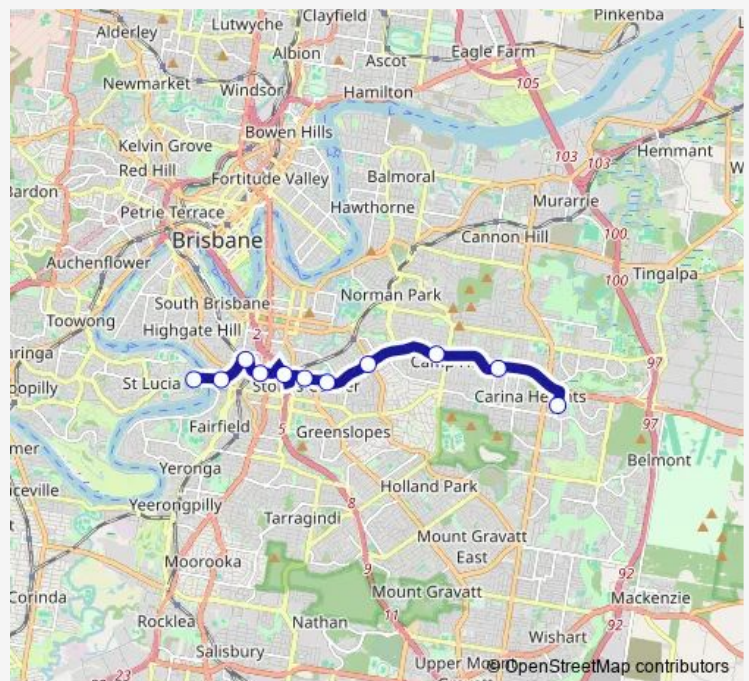

Old Cleveland Rd at Camp Hill, stop 30

Old Cleveland Rd at Coorparoo, stop 23

Langlands Park station, platform 1

Stones Corner station, platform 1

Buranda busway, platform 1

PA Hospital station, platform 2

Thursday 06:35-18:09

Friday 06:35-18:09

Saturday 08:16-17:16

Sunday 08:16-17:16

Route info

Direction: Carindale Shopping Centre station, platform H

Stops: 11

Trip Duration: 0 hour 23 min

209 — Carindale - UQ Lakes

Direction

UQ Lakes stop C — Carindale Shopping Centre Interchange

11 stops

[Open route schedule](#)

UQ Lakes stop C

Dutton Park Place

Boggo Road station, platform 5

PA Hospital station, platform 1

Buranda busway, platform 2

Stones Corner station, platform 2

Langlands Park station, platform 2

Old Cleveland Rd at Coorparoo Stop 23

Old Cleveland Rd at Camp Hill

Old Cleveland Rd at Carina Stop 35