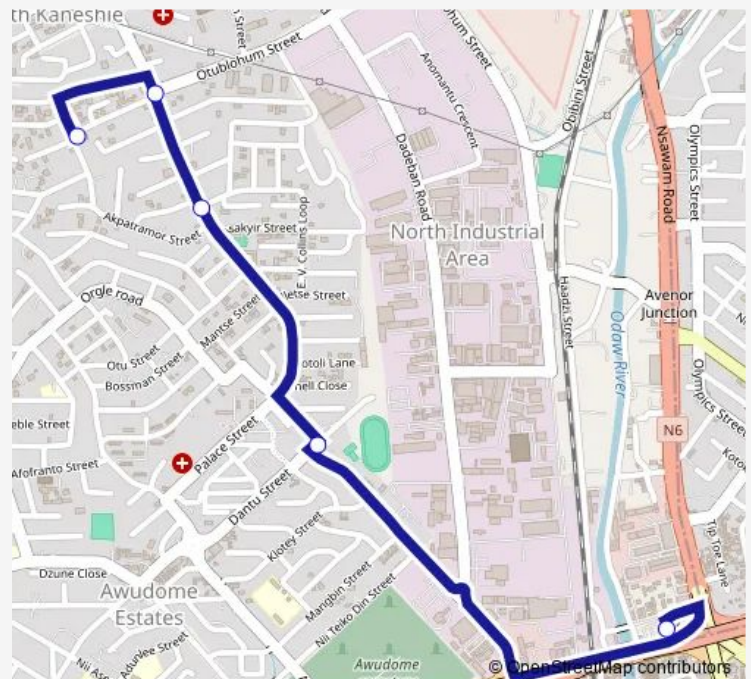

Bus 209 Swanlake Last Stop ↔ Circle

[Go to website](#)

Direction

Circle — Swanlake Last Stop

5 stops

[Open route schedule](#)

Circle

Azumah Nelson Complex

Green Hand

Swanlake

Swanlake Last Stop

Route schedule

Circle — Swanlake Last Stop

Monday	06:00
Tuesday	06:00
Wednesday	06:00
Thursday	06:00
Friday	06:00
Saturday	06:00
Sunday	06:00

Route info

Direction: Circle

Stops: 5

Trip Duration: 0 hour 17 min

209 — Swanlake Last Stop ↔ Circle

Direction

Swanlake Last Stop — Circle

3 stops

[Open route schedule](#)

Swanlake Last Stop

Circle Asoredanho

Circle

Route schedule

Swanlake Last Stop — Circle

Monday	06:00
Tuesday	06:00
Wednesday	06:00
Thursday	06:00
Friday	06:00
Saturday	06:00
Sunday	06:00

Route info

Direction: Swanlake Last Stop