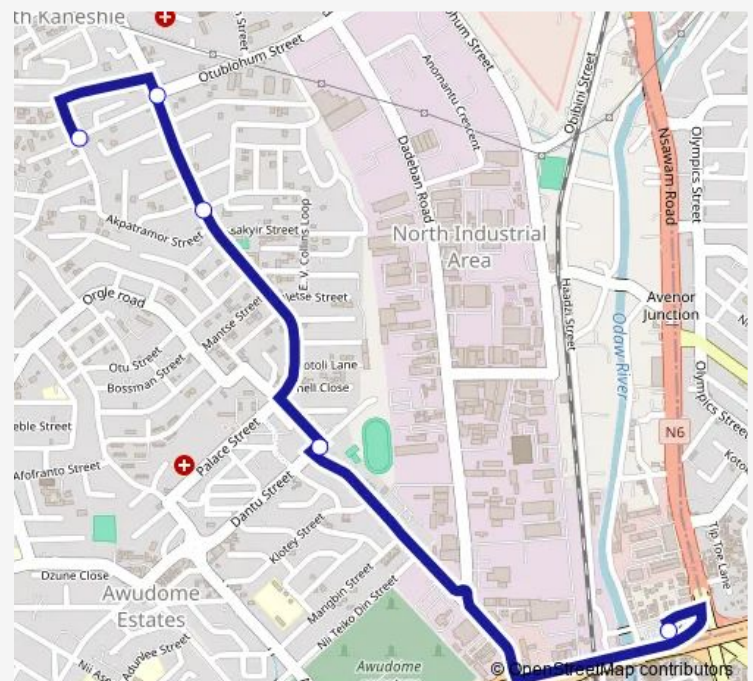

Bus 209 Swanlake Last Stop ↔ Circle

[Go to website](#)

Direction

Circle — Swanlake Last Stop

5 stops

[Open route schedule](#)

Circle

Azumah Nelson Complex

Green Hand

Swanlake

Swanlake Last Stop

Route schedule

Circle — Swanlake Last Stop

Monday	06:00
Tuesday	06:00
Wednesday	06:00
Thursday	06:00
Friday	06:00
Saturday	06:00
Sunday	06:00

Route info

Direction: Circle

Stops: 5

Trip Duration: 0 hour 17 min

209 — Swanlake Last Stop ↔ Circle

Direction

Swanlake Last Stop — Circle

3 stops

[Open route schedule](#)

Swanlake Last Stop

Circle Asoredanho

Circle

Route schedule

Swanlake Last Stop — Circle

Monday	06:00
Tuesday	06:00
Wednesday	06:00
Thursday	06:00
Friday	06:00
Saturday	06:00
Sunday	06:00

Route info

Direction: Swanlake Last Stop