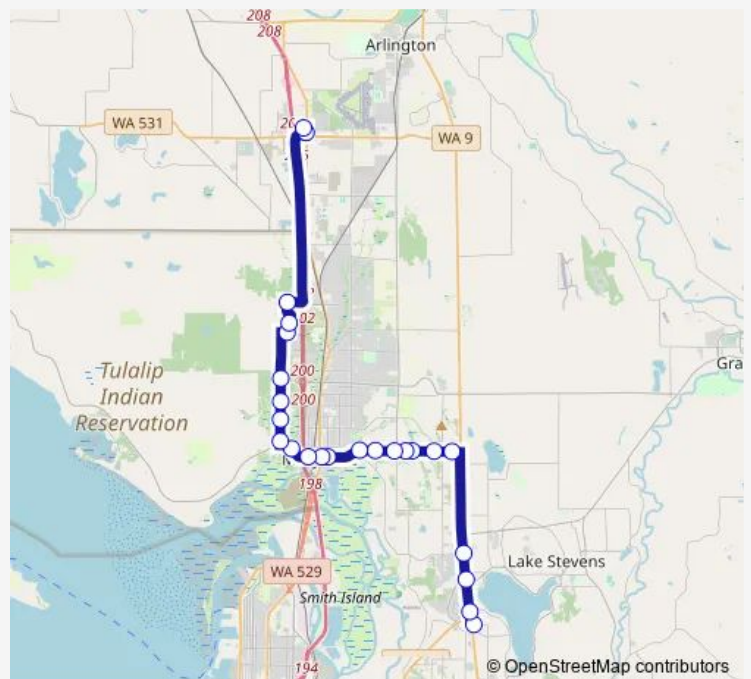

64th St NE & 58th Dr Ne

64th St NE & 60th Dr Ne

64th St NE & 65th Dr Ne

64th St NE & 67th Ave Ne

Route schedule

Smokey Point Transit Center Bay 1 — Lake Stevens Transit Center

Monday 05:55-21:50

Tuesday 05:55-21:50

Wednesday 05:55-21:50

Thursday 05:55-21:50

Friday 05:55-21:50

Saturday 06:52-20:52

Sunday 07:52-19:52

Route info

Direction: Smokey Point Transit Center Bay 1

Stops: 29

Trip Duration: 0 hour 38 min

209 — Smokey Point TC - Lake Stevens Tc

64th St NE & 71st Ave Ne

64th St NE & 73rd Ave Ne

64th St NE & 83rd Ave Ne

64th St NE & Hwy 9

Hwy 9 & Soper Hill Rd

Hwy 9 & Lundeen Pkwy

Hwy 9 & Hwy 204

Lake Stevens Transit Center