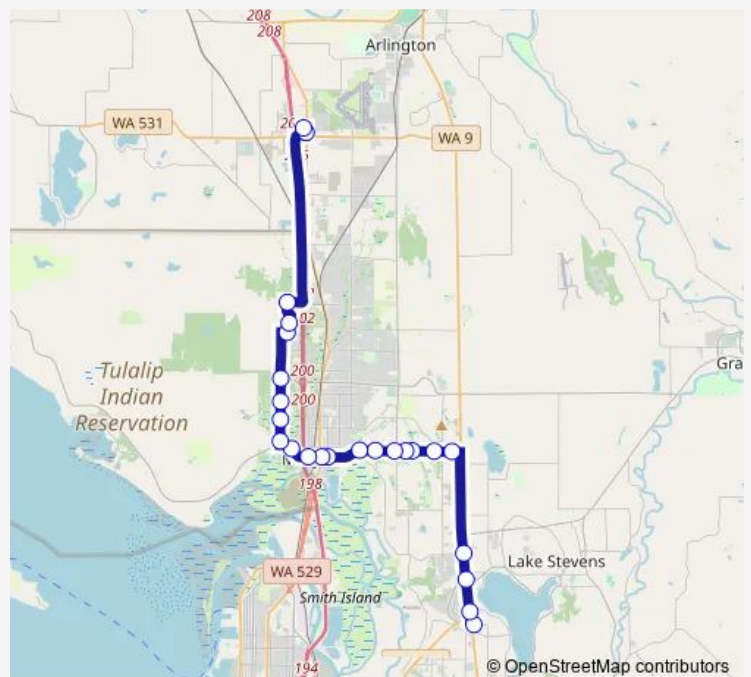

64th St NE & 60th Dr Ne

64th St NE & 65th Dr Ne

64th St NE & 67th Ave NE

Route schedule

Smokey Point Transit Center Bay 1 — Lake Stevens Transit Center

Monday 05:55-21:50

Tuesday 05:55-21:50

Wednesday 05:55-21:50

Thursday 05:55-21:50

Friday 05:55-21:50

Saturday 06:52-20:52

Sunday 07:52-19:52

Route info

Direction: Smokey Point Transit Center Bay 1

Stops: 29

Trip Duration: 0 hour 51 min

209 — Smokey Point TC - Lake Stevens Tc

64th St NE & 71st Ave Ne

64th St NE & 73rd Ave Ne

64th St NE & 83rd Ave Ne

64th St NE & Hwy 9

Hwy 9 & Soper Hill Rd

Hwy 9 & Lundeen Pkwy

Hwy 9 & Hwy 204

Lake Stevens Transit Center

Direction

Lake Stevens Transit Center Bay 1 — Smokey Point Transit Center Bay 4

24 stops

[Open route schedule](#)

Lake Stevens Transit Center Bay 1

Hwy 9 & Hwy 204

Hwy 9 & Lundeen Pkwy