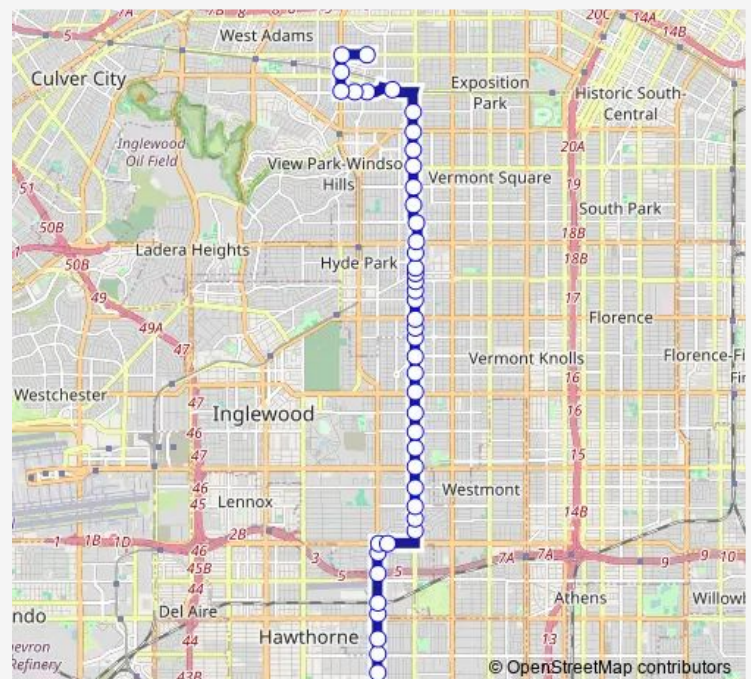

Van Ness / 90th

Van Ness / Manchester

Van Ness / 83rd

Route schedule

144th / Crenshaw — Jefferson Loop Layover

Monday 05:29-20:27

Tuesday 05:29-20:27

Wednesday 05:29-20:27

Thursday 05:29-20:27

Friday 05:29-20:27

Saturday —

Sunday —

Route info

Direction: 144th / Crenshaw

Stops: 46

Trip Duration: 0 hour 46 min

■ 209 — Metro Local Line

Van Ness / 79th

Van Ness / 76th

Van Ness / 74th

Van Ness / Florence

Van Ness / 67th

Van Ness / 65th

Van Ness / Gage

Route info

Direction: Jefferson Loop Layover

Stops: 45

Trip Duration: 0 hour 40 min

Van Ness / Manchester

Van Ness / 90th

Van Ness / Arbor Vitae

Van Ness / 96th