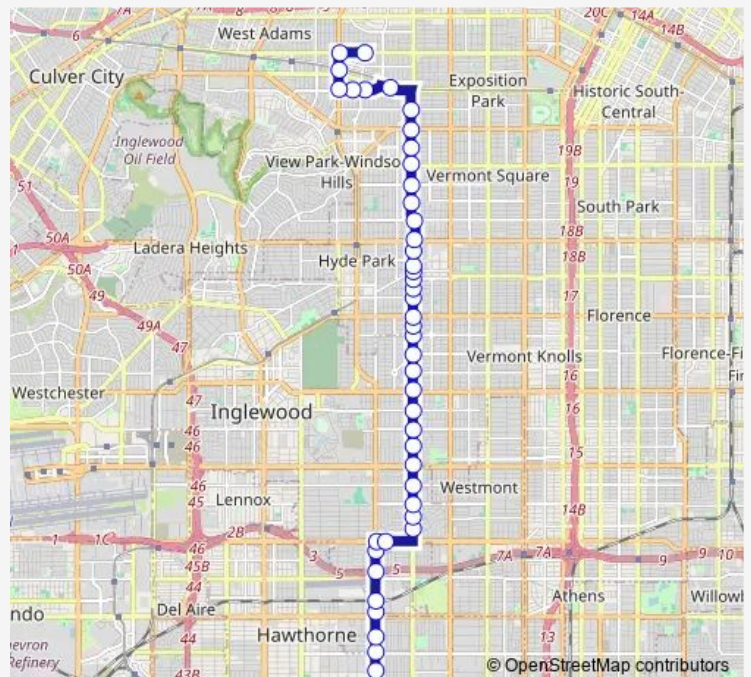

Van Ness / 90th

Van Ness / Manchester

Van Ness / 83rd

Route schedule

144th / Crenshaw — Jefferson Loop Layover

Monday 05:29-20:27

Tuesday 05:29-20:27

Wednesday 05:29-20:27

Thursday 05:29-20:27

Friday 05:29-20:27

Saturday —

Sunday —

Route info

Direction: 144th / Crenshaw

Stops: 46

Trip Duration: 0 hour 43 min

209 — Metro Local Line

Van Ness / 79th

Van Ness / 76th

Van Ness / 74th

Van Ness / Florence

Van Ness / 67th

Van Ness / 65th

Van Ness / Gage

Route info

Direction: Jefferson Loop Layover

Stops: 45

Trip Duration: 0 hour 44 min

Van Ness / Manchester

Van Ness / 90th

Van Ness / Arbor Vitae

Van Ness / 96th