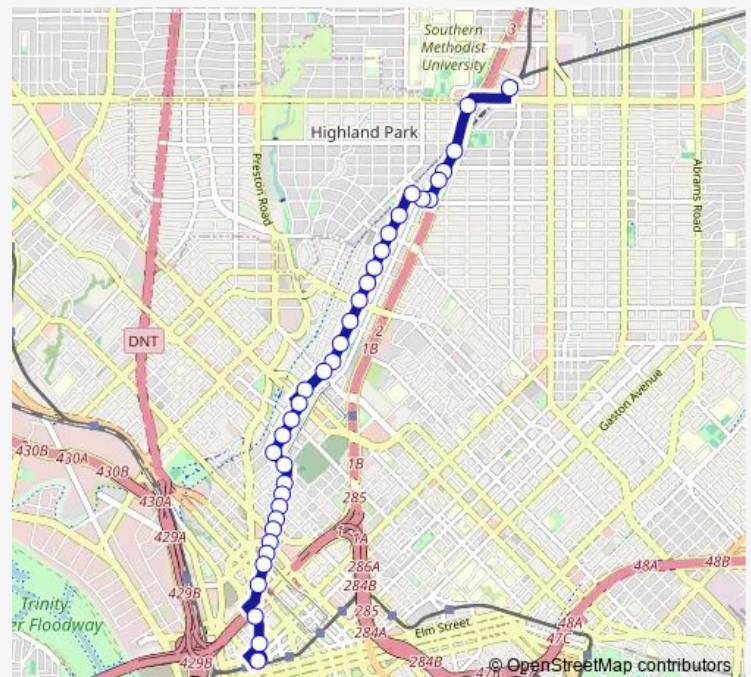

Mckinney @ Hester - N - Fs

Route schedule

CBD West Tc — SMU/Mockingbird Station

Monday 05:15-23:58

Tuesday 05:15-23:58

Wednesday 05:15-23:58

Thursday 05:15-23:58

Friday 05:15-23:58

Saturday 05:15-00:20⁺¹

Sunday 05:15-00:20⁺¹

Route info

Direction: CBD West Tc

Stops: 26

Trip Duration: 0 hour 20 min

209 — Mckinney/Cole

US 75 @ Mccomas - N - Fs

US 75 @ Martel - N - Ns

US 75 @ Mockingbird - N - Fs

US 75 @ Twin Sixties - N - Ns

SMU/Mockingbird Station

Direction

SMU/Mockingbird Station — CBD West Tc

36 stops

[Open route schedule](#)