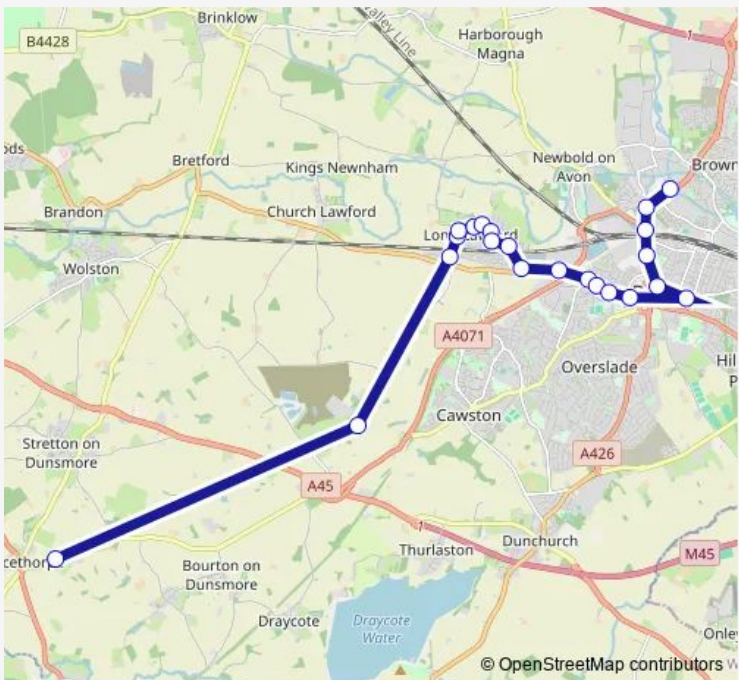

## Bus 209 Princethorpe - Lawford Heath - Long Lawford - Rugby

[Go to website](#)

**Direction**  
 Hilltop Park — Elliots Field  
 22 stops  
[Open route schedule](#)

- Hilltop Park
- Lawford Heath Lane
- Livingstone Avenue
- West Street
- Judge Close
- School Street
- Boyce Way
- Elizabeth Way
- Holbrook Road
- Cherwell Way
- Townsend Lane
- Paynes Lane
- Royal Oak
- Campbell Street
- Seabroke Avenue
- Plowman Street
- Clifton Road
- North Street
- Essex Street
- Hunters Lane
- Yates Avenue

Route schedule  
 Hilltop Park — Elliots Field

Monday	—
Tuesday	—
Wednesday	—
Thursday	—
Friday	10:45
Saturday	—
Sunday	—

Route info  
 Direction: Hilltop Park  
 Stops: 22  
 Trip Duration: 0 hour 42 min

209 — Princethorpe - Lawford Heath - Long Lawford - Rugby **BusMaps**

**Direction**

Elliots Field — Hilltop Park

22 stops

[Open route schedule](#)

Elliots Field

Allen Ford

Hunters Lane

## Route info

Direction: Elliots Field

Stops: 22

Trip Duration: 0 hour 37 min

209 Bus time schedules and route maps are available in an offline PDF at [busmaps.com](https://busmaps.com). Use the [busmaps.com](https://busmaps.com) website to see live bus times, train schedule or subway schedule, and step-by-step directions for all public transit in Rugby