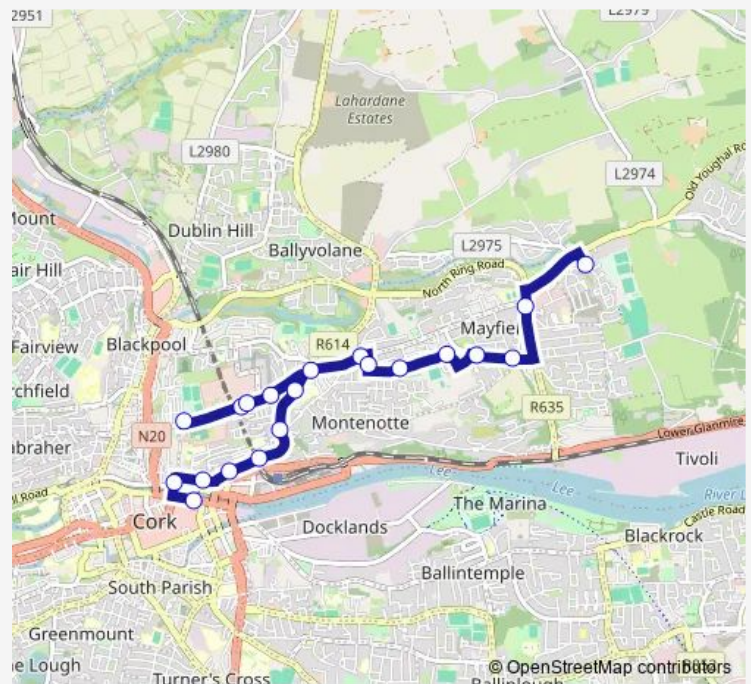

Mayfields Shopping Centre

Lotamore Drive

Route schedule

Merchants Quay — Lotamore Drive

Monday 09:55-14:30

Tuesday 09:55-14:30

Wednesday 09:55-14:30

Thursday 09:55-14:30

Friday 09:55-14:30

Saturday 09:55-14:30

Sunday —

Route info

Direction: Merchants Quay

Stops: 20

Trip Duration: 0 hour 24 min

209 — Patrick St - Audley Place - Lotamore

Direction

Lotamore Drive — St Patrick's Street

17 stops

[Open route schedule](#)

Lotamore Drive

Murmont Road

Murmont Drive

Saint Christophers Drive