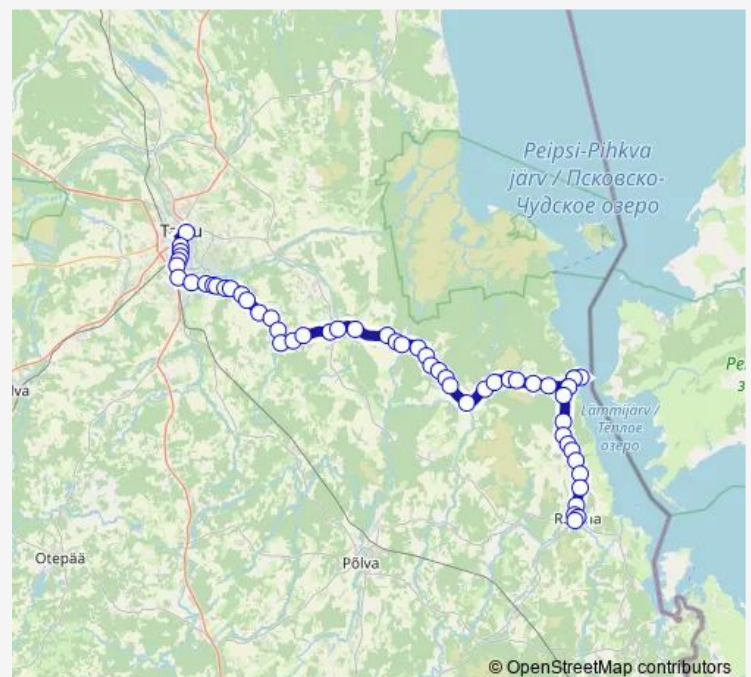

Saturday —

Sunday —

Route info

Direction: Tartu bussijaam

Stops: 57

Trip Duration: 1 hour 35 min

Hammastepõik

Issaku