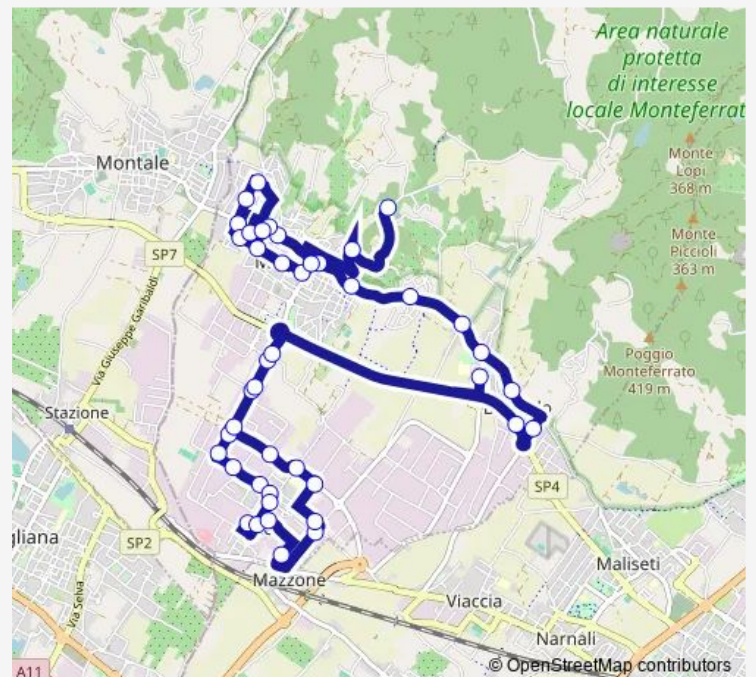

### Route schedule

Bagnolo — Montemurlo Cimitero

Monday —

Tuesday —

Wednesday —

Thursday —

Friday —

Saturday 09:00-15:00

### Route info

Direction: Bagnolo

Stops: 43

Trip Duration: 0 hour 35 min

Berlinguer

Della Francesca

Bagnolo 1

Bagnolo 3

## Route schedule

Montemurlo Cimitero — Bagnolo Ponte

Monday

—

Tuesday

—

Wednesday

—