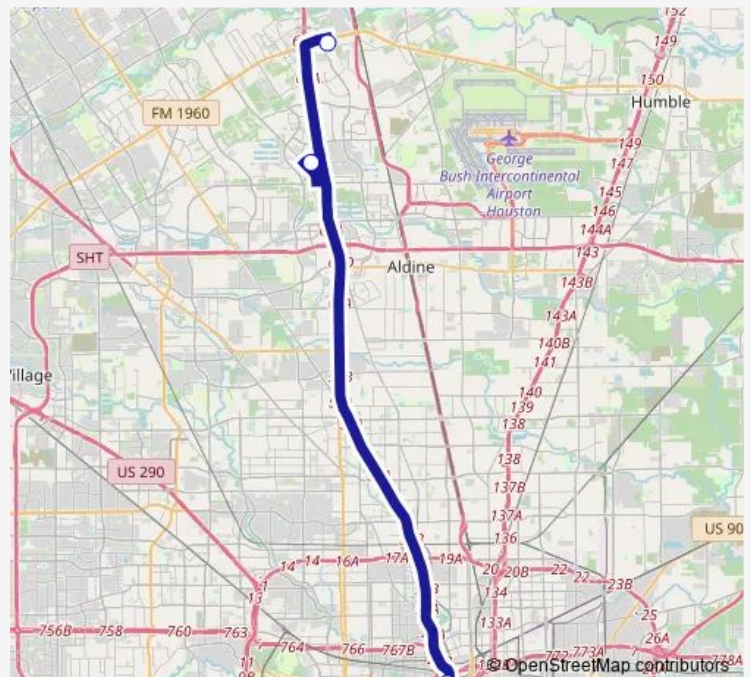

Spring Park & Ride

Route schedule

Jefferson St @ Smith St — Spring Park & Ride

Monday 09:00-14:00

Tuesday 09:00-14:00

Wednesday 09:00-14:00

Thursday 09:00-14:00

Friday 09:00-14:00

Saturday —

Sunday —

Route info

Direction: Jefferson St @ Smith St

Stops: 11

Trip Duration: 0 hour 43 min

209 — Kuykendahl / Spring P&R

Direction

Spring Park & Ride — Jefferson St @ Smith St

13 stops

[Open route schedule](#)

Spring Park & Ride

Kuykendahl Park & Ride

Milam St @ Franklin St

Milam St @ Preston St

Milam St @ Texas Ave

Route schedule

Spring Park & Ride — Jefferson St @ Smith St

Monday 09:00-14:00

Tuesday 09:00-14:00

Wednesday 09:00-14:00

Thursday 09:00-14:00

Friday 09:00-14:00

Saturday —