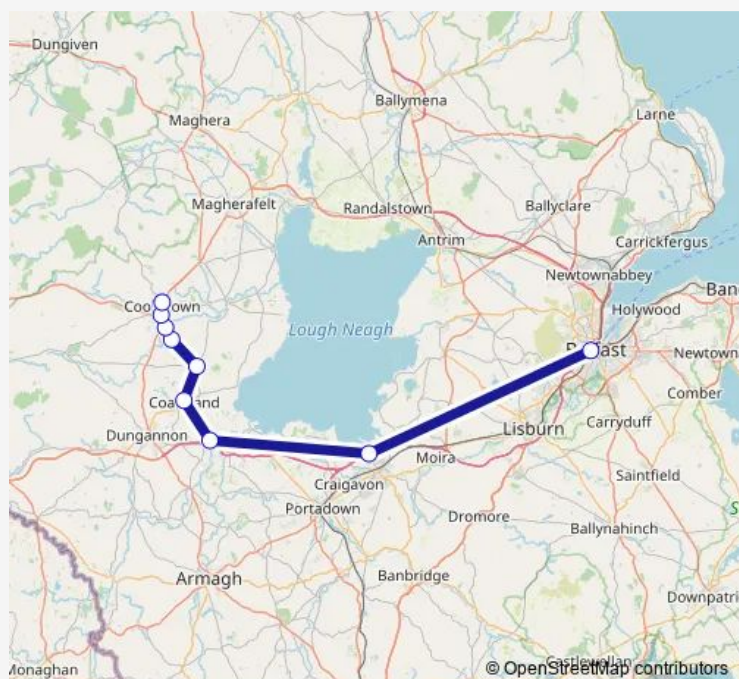

### Route info

Direction: Grand Central Bus Stand 14

Stops: 9

Trip Duration: 1 hour 29 min