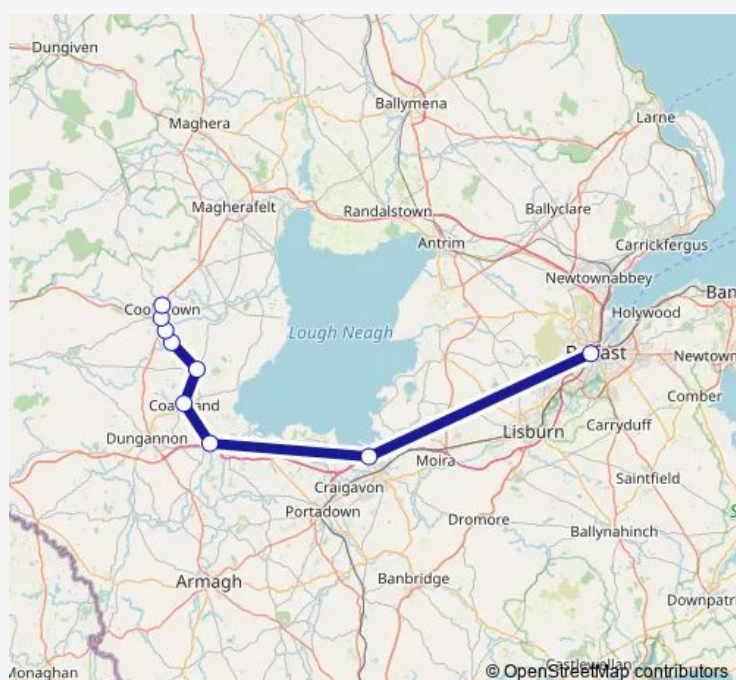

Route info

Direction: Grand Central Bus Stand 14

Stops: 9

Trip Duration: 1 hour 25 min

Direction

Cookstown — Grand Central Bus Stand 14

9 stops

[Open route schedule](#)