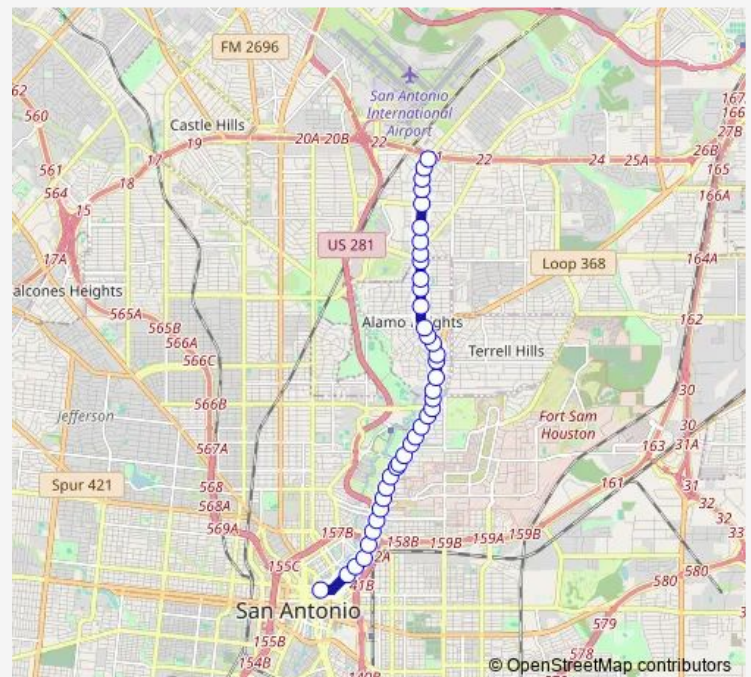

### Direction

Broadway & N.E.L410 E.Access Rd. — Pecan & Navarro

42 stops

[Open route schedule](#)

Broadway & N.E.L410 E.Access Rd.

Nacogdoches & Lindenwood

Nacogdoches & Oakhurst

Nacogdoches & EL Rancho

### Route schedule

Broadway & N.E.L410 E.Access Rd. — Pecan & Navarro

Monday 22:48-00:48<sup>+1</sup>

Tuesday 22:48-00:48<sup>+1</sup>

Wednesday 22:48-00:48<sup>+1</sup>

Thursday 22:48-00:48<sup>+1</sup>

Friday 22:48-00:48<sup>+1</sup>

### Route info

Direction: Broadway & N.E.L410 E.Access Rd.

Stops: 42

Trip Duration: 0 hour 27 min

209 — Broadway 9 Lineup

Broadway Opposite Perry Ct.

Broadway IN Front OF At&T Bldg.

Broadway opposite Thorman

## Route info

Direction: Pecan &amp; Navarro

Stops: 39

Trip Duration: 0 hour 18 min

Broadway Opposite Ogden Lane

Broadway & Montclair

Broadway & Wildrose

Broadway & Castano