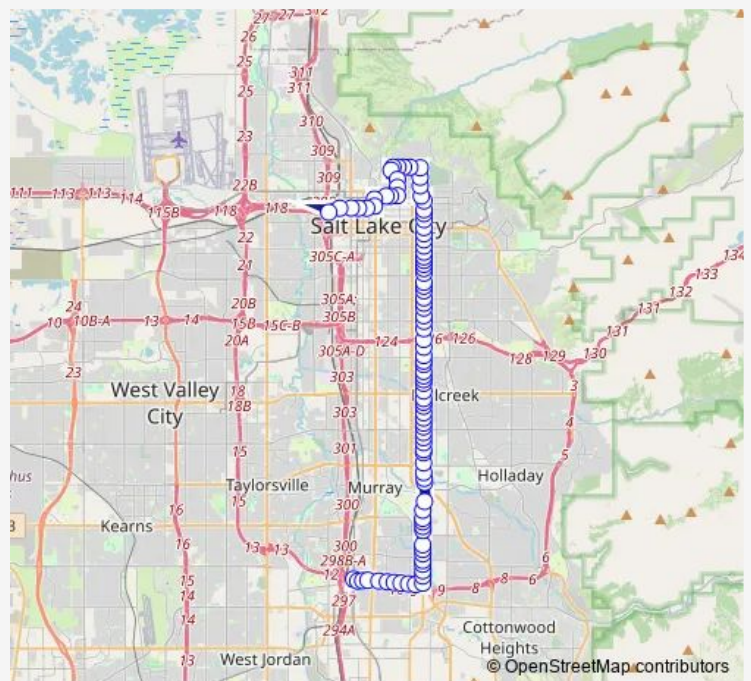

Winchester St / Malstrom Ln (Eb)

Winchester St / State St (Eb)

Winchester/Fashion Place Mall (Eb)

Winchester St / 300 E (Eb)

Winchester St / 370 E (Eb)

Winchester St / 525 E (Eb)

Winchester St / 700 E (Eb)

Winchester St / 800 E (Eb)

900 E / Winchester St (Nb)

900 E / 6400 S (Nb)

900 E / Southwood Dr (Nb)

900 E / Holly Ave (Nb)

900 E / Woodshire Ave (Nb)

900 E / Vine St south (Nb)

900 E / Vine St north (Nb)

900 E / 5800 S (Nb)

900 E / 5600 S (Nb)

900 E / 5500 S (Nb)

900 E / 5400 S (Nb)

Route schedule

Fashion Place West Station (Bay C) — Salt Lake Central Station (Arrival)

Monday	04:03-00:10 ⁺¹
Tuesday	04:03-00:10 ⁺¹
Wednesday	04:03-00:10 ⁺¹
Thursday	04:03-00:10 ⁺¹
Friday	04:03-00:10 ⁺¹
Saturday	05:41-20:44
Sunday	06:27-20:27

Route info

Direction: Fashion Place West Station (Bay C)

Stops: 94

Trip Duration: 1 hour 6 min

209 — 900 East / 9TH Ave

900 E / 5290 S (Nb)

900 E / Searle Ave (Nb)

900 E / Eastgate Rd (Nb)