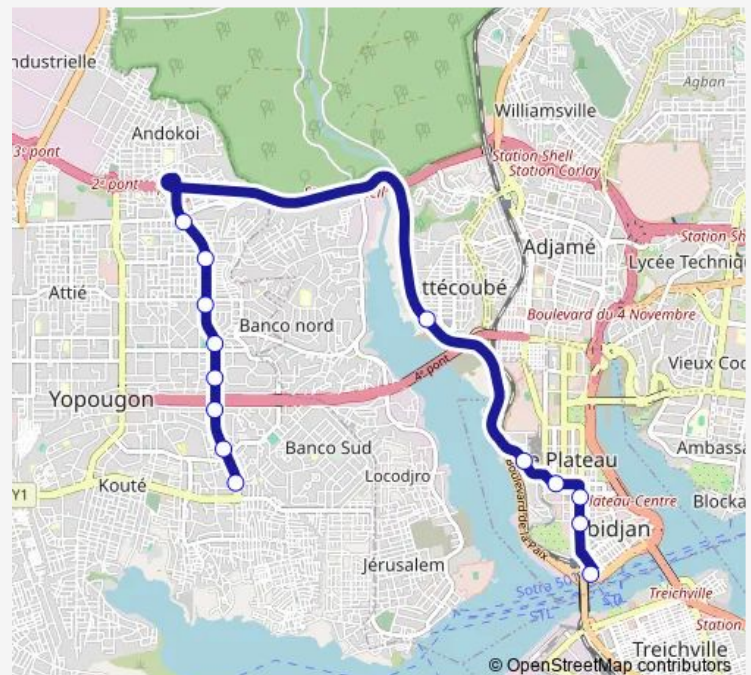

Pharmacie Nouveau Quartier

Clinique les Oliviers

Phalènes

Terminus Ecole Gandhi

Route schedule

Gare Sud — Terminus Ecole Gandhi

Monday 06:00

Tuesday 06:00

Wednesday 06:00

Thursday 06:00

Friday 06:00

Saturday 06:00

Sunday 06:00

Route info

Direction: Gare Sud

Stops: 14

Trip Duration: 0 hour 45 min

■ 209 — Gare Sud ↔ Yopougon Gandhi

Direction

Terminus Ecole Gandhi — Gare Sud

17 stops

[Open route schedule](#)

Terminus Ecole Gandhi

Pharmacie Chigatha