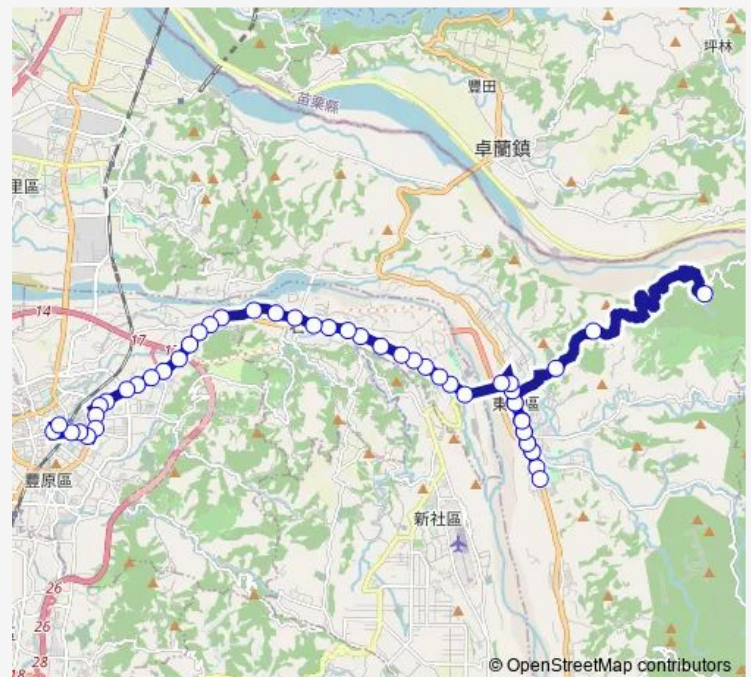

### Route schedule

Tc\_東勢林場 — Tc\_豐原

Monday 08:20-17:40

Tuesday 08:20-17:40

Wednesday 08:20-17:40

Thursday 08:20-17:40

Friday 08:20-17:40

Saturday 08:20-17:40

Sunday 08:20-17:40

### Route info

Direction: Tc\_東勢林場

Stops: 50

Trip Duration: 0 hour 48 min

209 — 209\_豐原\_東勢林場

Tc\_下土牛

Tc\_明山寺

Tc\_梅子