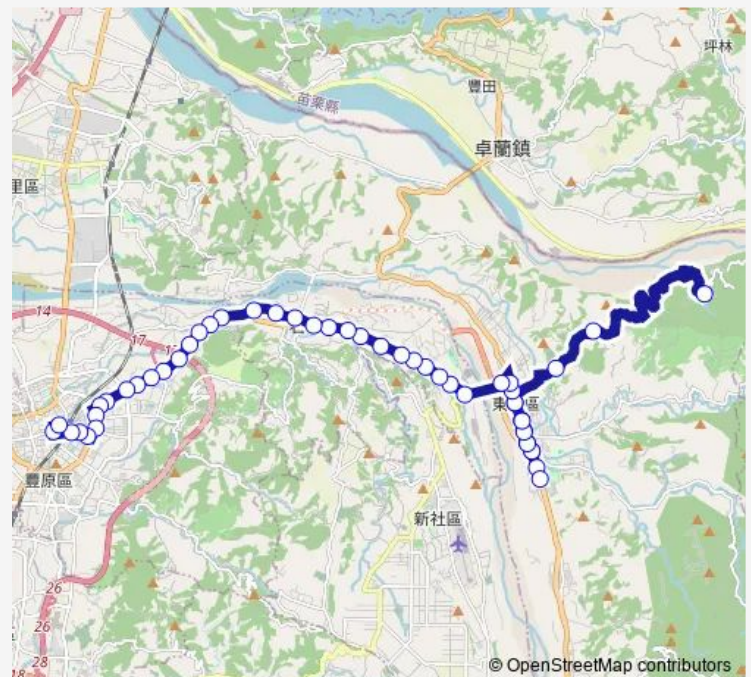

Tc_連厝

Route schedule

Tc_東勢林場 — Tc_豐原

Monday 08:20-17:40

Tuesday 08:20-17:40

Wednesday 08:20-17:40

Thursday 08:20-17:40

Friday 08:20-17:40

Saturday 08:20-17:40

Sunday 08:20-17:40

Route info

Direction: Tc_東勢林場

Stops: 50

Trip Duration: 0 hour 48 min

209 — 209_豐原_東勢林場

Tc_下土牛